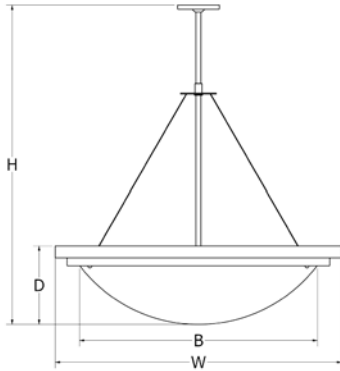

CUMBERLAND

Indoor Pendant

GLighting
Since 1908

9777 Reavis Park Drive
St. Louis, MO, 63123
800.331.2425 or 314.631.6000
Fax 314.631.7800

sales@glighting.com www.glighting.com

GENERAL SPECIFICATION

Canopy: Low profile. May be mounted on flat or sloped ceilings up to 40°.

GU24: Complies with Title 24. Fixture includes lamps. 120v only.

Lamping: Standard lamping packages offer long lamp life, high power factor energy efficient electronic ballast.

Body: GL-2040-2043 ring spun in 18ga steel or .050 aluminum.

Acrylic: Seamless acrylic is UL-94 HB Flame Class rated.

Modifications: Consult factory for lamping, cluster, or sizing options.

Finish: Highly durable oven cured no VOC premium powder coat.

SAMPLE CATALOG NUMBER:

GL-2042- C- W- NSN- 1- A- 038

MODEL NO.	LAMPING	ACRYLIC	FINISH	HANGER	OPTION(S)	OVERALL HEIGHT
GL-2040 14lbs B in 18" mm 460 6 kg W in 24" mm 610 D in 8" mm 200 H in 29" mm 740	A. 2CFT32 C. 3GU18 H. 4CFQ26 B. 2CFT42 D. 3GU25DIM I. 4CFT26 E. 3GU26 F. 3GU32 G. 3GU42	Standard: W. White Opal Optional: S. Satin White F. Faux Alabaster	Standard: Powder Coat Specify code from G-Lighting color chart Premium: Metallic Finishes Specify code from G-Lighting color chart	1. Stem 	A. No Options F. Add Finial B. Damp Location Available in powder coat or Brushed Aluminum finish. D. Dimming See dimming chart. E. Emergency Ballast Operates one fluorescent lamp. Integral in 30" bowls or larger. All others remotely mounted. Specify voltage after code. W. White Opal Top Lens C. Clear Top Lens P. Perforated Top Lens	Standard overall height shown by model no. For custom overall height, specify in inches.
GL-2041 21lbs B in 24" mm 610 10 kg W in 30" mm 765 D in 9" mm 230 H in 34" mm 865	C. 3GU18 H. 4CFQ26 L. 6GU18 D. 3GU25DIM I. 4CFT26 M. 6GU26 E. 3GU26 J. 4CFT32 N. 6CFQ26 F. 3GU32 K. 4CFT42 O. 6CFT26 G. 3GU42 EE. 4CF39 P. 6CFT32 DD. 3CF39 Q. 6CFT42	M. Earth Marble H. Hand Painted Alabaster Acrylic is UL-94 HB Flame Class rated.		2. Cable 		
GL-2042 29lbs B in 30" mm 760 13kg W in 36" mm 915 D in 10" mm 255 H in 38" mm 965	C. 3GU18 H. 4CFQ26 L. 6GU18 D. 3GU25DIM I. 4CFT26 M. 6GU26 E. 3GU26 J. 4CFT32 N. 6CFQ26 F. 3GU32 K. 4CFT42 O. 6CFT26 G. 3GU42 EE. 4CF39 P. 6CFT32 DD. 3CF39 Q. 6CFT42			3. Arms 		
GL-2043 37lbs B in 38" mm 965 17kg W in 44" mm 1120 D in 11 1/2" mm 290 H in 42" mm 1070	L. 6GU18 R. 6CF39 X. 8CFT32 M. 6GU26 T. 6CF50 Y. 8CFT42 N. 6CFQ26 V. 8CFQ26 BB. 8CF55 O. 6CFT26 W. 8CFT26 CC. 9CF39 P. 6CFT32 Q. 6CFT42			4. Stem Cluster Custom lengths available. For heights longer than standard, additional length will be added to top stem.		

Fixtures over 50 lbs require reinforced junction box
All dimensions are nominal.

Lamp Code Definition

Code	Fluorescent	Lamp Base	Incandescent Equivalent¹	Rated Life Hrs¹	Rated Lumens¹	Rated Kelvin	Code	Fluorescent	Lamp Base	Rated Life Hrs¹	Rated Lumens¹
GU18	GU24 18W	GU24	75W	10000	1250	2700	CFQ26	CFQ 26W	GX24q-3 4PIN	17000	1530
GU25DIM	GU24 25W	GU24	100W	8000	1750	2700	CFT26	CFTR 26W	GX24q-3 4PIN	17000	1530
GU26	GU24 26W	GU24	100W	10000	1650	2700	CFT32	CFTR 32W	GX24q-3 4PIN	17000	2040
GU32	GU24 32W	GU24	120W	10000	2200	2700	CFT42	CFTR 42W	GX24q-4 4PIN	17000	2690
GU42	GU24 42W	GU24	150W	10000	2730	2700	CF39	CF 36/39W	2G11 4PIN	12000	2510
							CF55	CF 55W	2G11 4PIN	10000	4080