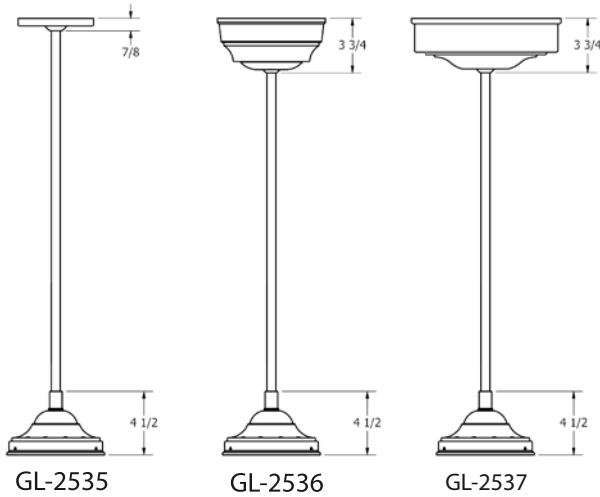

### GENERAL SPECIFICATION

**Canopy:** May be mounted on flat or sloped ceilings up to 40°.

**GU24:** Complies with Title 24. Fixture includes lamps. 120v only.

**Lamping:** Standard lamping packages offer long lamp life, high power factor energy efficient electronic ballast.