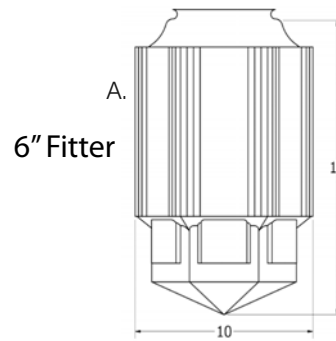

SAMPLE CATALOG NUMBER:					
MODEL NO.	LAMPING	GLASS	FINISH	OPTION(S)	OVERALL HEIGHT
GL-2535	A. 1GU26 B. 1GU32 C. 1GU42 D. 1GU25DIM GU - 120v only	6" Fitter: A. 10" x 16"	Standard: Powder Coat Specify code from G-Lighting color chart	A. No Options B. Damp Location Available in powder coat or Brushed Aluminum finish. D. Dimming See dimming chart.	Specify overall height in inches.
GL-2536	E. 1CFQ13 K. 2CFQ13 F. 1CFQ18 L. 2CFQ18 G. 1CFQ26 M. 2CFQ26 H. 1CFT26 N. 2CFT26 I. 1CFT32 O. 2CFT32 J. 1CFT42 P. 2CFT42		Premium: Specify code from G-Lighting color chart	E. Emergency Ballast Operates one fluorescent lamp. Remotely mounted. Specify voltage after code. Not compatible with GU24.	
GL-2537	Q. 3CFT26 T. 1MH50 R. 3CFT32 U. 1MH70 S. 3CFT42 V. 1MH100 Specify Voltage Q-S: 1 - 120v 2 - 277v				

All dimensions are nominal.

Lamp Code Definition

Code	Fluorescent	Lamp Base	Incandescent Equivalent¹	Rated Life Hrs¹	Rated Lumens¹	Kelvin	Code	Fluorescent	Lamp Base	Rated Life Hrs¹	Rated Lumens¹
GU26	GU24 26W	GU24	100W	10000	1650	2700	CFQ13	CFQ 13W	G24q-1	17000	755
GU32	GU24 32W	GU24	120W	10000	2200	2700	CFQ18	CFQ 18W	G24q-2	17000	970
GU42	GU24 42W	GU24	150W	10000	2730	2700	CFQ26	CFQ 26W	GX24q-3 4PIN	17000	1530
GU24	GU24 25W	GU24	100W	8000	1750	2700	CFT26	CFTR 26W	GX24q-3 4PIN	17000	1530
							CFT32	CFTR 32W	GX24q-3 4PIN	17000	2010
							CFT42	CFTR 42W	GX24q-4 4PIN	17000	2690
Code	Metal Halide	Lamp Base		Rated Life Hrs¹	Rated Lumens¹						
1MH50	BD-17 50W	Medium		10000	2000						
1MH70	BD-17 70W	Medium		12000	3300						
1MH100	BD-17 100W	Medium		15000	5900						

¹Per MAXLIE & GE lamp products catalog. Contact factory for availability of other lamp configurations including LED.