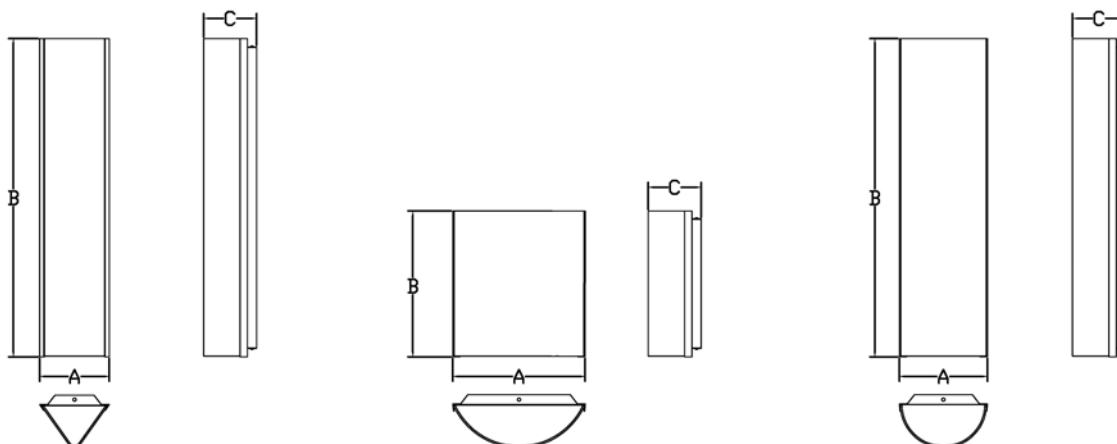

G-59970-C-4
Triangle Leaf Lens
5-3/4" Width, 24" Height, 4" Ext.

Coordinate with your current application using product from your decorative cast resin provider such as 3form[®], Lumicor[®], etc.

G-59980-B-4
Half Round Grass Lens
Rosculux Gel # 4415
10" Width, 11" Height, 4" Ext.

G-59982-C-4
Half Round Leaf Lens
5-3/4" Width, 13-1/4" Height, 4" Ext.

Photosynthesis ADA Wall Sconces

9777 Reavis Park Drive—St. Louis, MO 63123
Toll Free (800) 331-2425—Phone: (314) 631-6000—Fax: (314) 631-7800
Email: sales@glighting.com—Web: www.glighting.com

Dimension Legend: A = Width B = Height C = Extension

MODEL NO.	LENS	SIZE	LAMPING
G-59970	Triangle	5-3/4" Width, 24" Height, 4" Extension	1 T5HO 24W MIN BIPIN G5 Universal Voltage
G-59971	Triangle	5-3/4" Width, 36" Height, 4" Extension	1 T5HO 39W MIN BIPIN G5 Universal Voltage
G-59972	Triangle	5-3/4" Width, 48" Height, 4" Extension	1 T5HO 54W MIN BIPIN G5 Universal Voltage
G-59980	Half Round	10" Width, 11" Height, 4" Extension	2 CFQ-26 G24q-3 4 PIN Universal Voltage
G-59982	Half Round	5-3/4" Width, 13-1/4" Height, 4" Extension	1 CF18 2G11 4 PIN Universal Voltage
G-59983	Half Round	5-3/4" Width, 19" Height, 4" Extension	1 CF36/39 2G11 4 PIN Universal Voltage
G-59984	Half Round	5-3/4" Width, 24" Height, 4" Extension	1 T5HO 24W MIN BIPIN G5 Universal Voltage
G-59985	Half Round	5-3/4" Width, 36" Height, 4" Extension	1 T5HO 39W MIN BIPIN G5 Universal Voltage
G-59986	Half Round	5-3/4" Width, 48" Height, 4" Extension	1 T5HO 54W MIN BIPIN G5 Universal Voltage