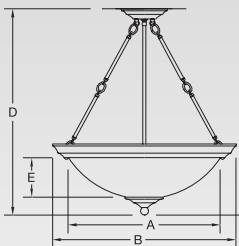

**Adagio**

G-10004-Q1-S-M-G-8-038

**PENDANTS**

	A	B	C	D	E	Weight
G-10002	in 18" 22" 10" 29" 5 1/2"					lbs 13
	mm 457 559 254 737 140					kg 6
G-10003	in 24" 29" 11 1/4" 34" 6 1/2"					lbs 24
	mm 610 737 286 864 165					kg 11
G-10004	in 30" 35" 12 1/4" 38" 7 1/2"					lbs 30
	mm 762 889 311 965 191					kg 14
G-10005	in 38" 44" 14 1/2" 42" 9"					lbs 42
	mm 965 1118 457 1067 229					kg 19
G-10006	in 45" 51" 17 1/2" 46" 11"					lbs 65
	mm 1143 1295 445 1168 279					kg 30
G-10007	in 55" 61" 19" 50" 14"					lbs 80
	mm 1397 1549 483 1270 356					kg 36

**FLUSH MOUNTED**

	A	B	C	Weight
G-10009	in 18" 22" 10"			lbs 10
	mm 457 559 254			kg 5
G-10010	in 24" 29" 11 1/4"			lbs 17
	mm 610 737 286			kg 8
G-10011	in 30" 35" 12 1/4"			lbs 22
	mm 762 864 311			kg 10
G-10012	in 38" 44" 14 1/2"			lbs 33
	mm 965 1118 362			kg 15
G-10013	in 45" 51" 17 1/2"			lbs 51
	mm 1143 1295 445			kg 23
G-10014	in 55" 61" 19"			lbs 64
	mm 1397 1549 483			kg 29