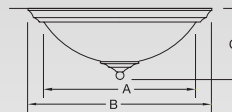

**Adagio**

G-10004-Q1-S-M-G-8-038

**PENDANTS**

	A	B	C	D	E	Weight
G-10002	in 18" 22" 10" 29" 5 1/2"					lbs 13
	mm 457 559 254 737 140					kg 6
G-10003	in 24" 29" 11 1/4" 34" 6 1/2"					lbs 24
	mm 610 737 286 864 165					kg 11
G-10004	in 30" 35" 12 1/4" 38" 7 1/2"					lbs 30
	mm 762 889 311 965 191					kg 14
G-10005	in 38" 44" 14 1/2" 42" 9"					lbs 42
	mm 965 1118 457 1067 229					kg 19
G-10006	in 45" 51" 17 1/2" 46" 11"					lbs 65
	mm 1143 1295 445 1168 279					kg 30
G-10007	in 55" 61" 19" 50" 14"					lbs 80
	mm 1397 1549 483 1270 356					kg 36

**FLUSH MOUNTED**

	A	B	C	Weight
G-10009	in 18" 22" 10"			lbs 10
	mm 457 559 254			kg 5
G-10010	in 24" 29" 11 1/4"			lbs 17
	mm 610 737 286			kg 8
G-10011	in 30" 35" 12 1/4"			lbs 22
	mm 762 864 311			kg 10
G-10012	in 38" 44" 14 1/2"			lbs 33
	mm 965 1118 362			kg 15
G-10013	in 45" 51" 17 1/2"			lbs 51
	mm 1143 1295 445			kg 23
G-10014	in 55" 61" 19"			lbs 64
	mm 1397 1549 483			kg 29