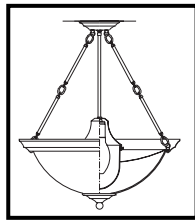

Lamping

Incandescent	Lumens	Lamp Base	Code	Pendants					Flush Mounted						
				Bowl Diameter					Bowl Diameter						
				18	24	30	38	45	55	18	24	30	38	45	55
3-60 A-19	2,565	Medium	A	•	•	•	•	•	•	•	•	•	•	•	•
6-60 A-19	5,130	Medium	B	•	•	•	•	•	•	•	•	•	•	•	•
3-100 A-19	4,950	Medium	C	•	•	•	•	•	•	•	•	•	•	•	•
6-100 A-19	9,900	Medium	D	•	•	•	•	•	•	•	•	•	•	•	•
3-150 A-21	6,507	Medium	E	•	•	•	•	•	•	•	•	•	•	•	•
6-150 A-21	13,014	Medium	F	•	•	•	•	•	•	•	•	•	•	•	•
3-200 A-21	8,595	Medium	G	•	•	•	•	•	•	•	•	•	•	•	•
6-200 A-21	17,190	Medium	H	•	•	•	•	•	•	•	•	•	•	•	•
3-300 PS30	18,300	Medium	I	•	•	•	•	•	•	•	•	•	•	•	•
6-300 PS30	36,600	Medium	J	•	•	•	•	•	•	•	•	•	•	•	•
Fluorescent															
2 CFQ13	1,530	G24q-1 4 Pin	K	•	•	•	•	•	•	•	•	•	•	•	•
4 CFQ13	3,060	G24q-1 4 Pin	L	•	•	•	•	•	•	•	•	•	•	•	•
4 CFQ26	5,840	G24q-3 4 Pin	M	•	•	•	•	•	•	•	•	•	•	•	•
8 CFQ26	11,680	G24q-3 4 Pin	N	•	•	•	•	•	•	•	•	•	•	•	•
3-CF36/39	7,530	2G11 4 Pin	O	•	•	•	•	•	•	•	•	•	•	•	•
4-CF36/39	10,040	2G11 4 Pin	P	•	•	•	•	•	•	•	•	•	•	•	•
6-CF36/39	15,060	2G11 4 Pin	Q	•	•	•	•	•	•	•	•	•	•	•	•
9-CF36/39	22,590	2G11 4 Pin	R	•	•	•	•	•	•	•	•	•	•	•	•
8-CF50	27,200	2G11 4 Pin	S	•	•	•	•	•	•	•	•	•	•	•	•
10-CF50	34,000	2G11 4 Pin	T	•	•	•	•	•	•	•	•	•	•	•	•
CF36/39 lamp M.O.L. 16 1/2" long															
Metal Halide Only available with hanger G or H															
1-175 ED-28	8,380	Mogul	U	•	•	•	•	•	•	•	•	•	•	•	•
1-250 ED-28	11,300	Mogul	V	•	•	•	•	•	•	•	•	•	•	•	•
1-400 ED-28	22,700	Mogul	W	•	•	•	•	•	•	•	•	•	•	•	•

Please state voltage. See Code. Code: 1 120 volts
2 277 volts

Metal Halide

The reflector for our metal halide fixtures is finished with a highly reflective white powdercoat finish, which is also easy to maintain.

Ballasts are encased and potted, thermally protected with dual taps for 120 or 277 volts. Usually the ballast is mounted in a remote location. In the event this is not possible, the ballast may be mounted in specially designed, decorative traditional or contemporary canopies appropriate to the fixture style.

Acrylic Bowls

	CODE		CODE
White Opal	W	Satin White	S
Faux Alabaster	F	Earth Marble	M

Finishes

45" and 55" bowl diameter fixtures available in painted finish or Brushed Aluminum only.

Standard Painted Finishes	Code		Code
Satin Black	A	Light Bronze	G
Reflector White	B	Dark Bronze	H
Painted Aluminum	C	Painted Antique Brass	I
New Satin Nickel	D	Gray Granite	J
Faux Rust	E	Light Verdigris	K
Beige	F	Sungold	L
Standard Metallic Finishes			
Polished Brass	M	Antique Brass	O
Satin Brass	N	Brushed Aluminum	P
Premium Finishes (Check with factory for price & availability)			
Polished Nickel	Q	Satin Chrome	U
Satin Nickel	R	Flemish Brass	V
Antique Nickel	S	Polished Copper	W
Polished Chrome	T	Antique Copper	X
		Oil Rubbed Bronze	Y

Hangers

A Flat Ceiling
B Sloped Ceiling
C Flat Ceiling
D Sloped Ceiling
E Flat Ceiling
F Sloped Ceiling
G Flat Ceiling
H Sloped Ceiling

For Sloped Ceilings

For lengths longer than 60" this method of hanging will be used with standard length stems

Custom lengths are available. Consult price sheet for added or shortened length.

Options

All ballasts are high power factor electronic
Multi-circuiting is available. Consult factory for combinations and pricing.

Code

1. Delete Finial
2. Add Staves to Bowl
3. Integral Dimming Ballasts
4. Emergency Ballasts-Available for fluorescent fixtures. Integral to operate 2 lamps in 30" bowls and above. All others remotely mounted. Only available with sloped ceiling hanger.
5. White Opal Top Lens (not available with Metal Halide)
6. Clear Top Lens (not available with Metal Halide)
7. 150 Watt Quartz Restrike for Metal Halide (Only available with hanger G or H)
8. Surface Mounted Metal Halide Ballast Canopy