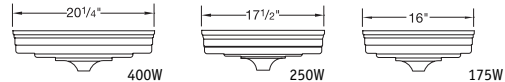

1. No Options Needed

Matching Fixtures: Allegro Cone, Adagio Family of Sconces

How To Specify

To specify a 30" diameter bowl Adagio Pendant with 6-39 Watt Compact Fluorescent Lamping, 120 volts, Satin White Bowl, Polished Brass Finish, Triple Vertical Stem Hanger, Sloped Ceiling, Dimming Ballasts, Emergency Ballast, Top Lens, 48" Overall Length:

G10004-Q1-S-M-D-345-048

Fixture No. _____ G10004- Q1- S- M- D- 3,4,5- 048

Lamping, Voltage _____

Bowl _____

Finish _____

Hanger _____

Options _____

Overall Length _____