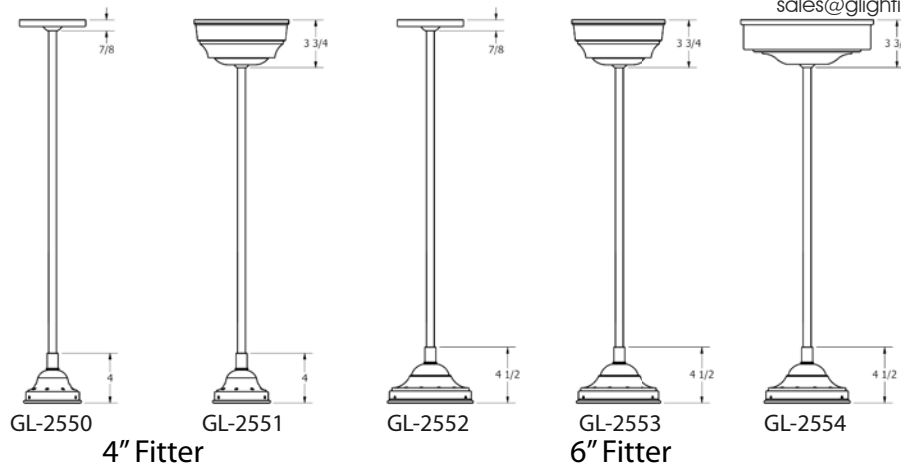

GL-2550

ARTICLE

ARTICLE

Schoolhouse Pendant

GENERAL SPECIFICATION

- Canopy:** May be mounted on flat or sloped ceilings up to 40°.
- GU24:** Complies with Title 24. Fixture includes lamps. 120v only.
- Lamping:** Standard lamping packages offer long lamp life, high power factor energy efficient electronic ballast.
- Body:** 18ga steel or .050 aluminum glass fitter.
- Glass:** White opal diffuser hand blown in the USA.
- Modifications:** Consult factory for lamping or cluster options.
- Finish:** Highly durable oven cured no VOC premium powder coat.

SAMPLE CATALOG NUMBER: GL-2550- C- A- NSN- A- 036					
MODEL NO.	LAMPING	GLASS	FINISH	OPTION(S)	OVERALL HEIGHT
GL-2550	A. 1GU26 B. 1GU32 C. 1GU42 D. 1GU25DIM GU - 120v only	4" Fitter: A. 8" x 5 5/8" B. 10" x 5 5/8"	Standard: Powder Coat Specify code from G-Lighting color chart	A. No Options B. Damp Location Available in powder coat or Brushed Aluminum finish. D. Dimming See dimming chart.	Specify overall height in inches.
GL-2551	E. 1CFQ13 H. 1CFT26 F. 1CFQ18 I. 1CFT32 G. 1CFQ26 J. 1CFT42	6" Fitter: C. 14 1/8" x 7 1/4" D. 16" x 8 1/4" E. 18" x 9 7/8"	Premium: Specify code from G-Lighting color chart	E. Emergency Ballast Operates one fluorescent lamp. Remotely mounted. Specify voltage after code. Not compatible with GU24.	
GL-2552	A. 1GU26 B. 1GU32 C. 1GU42 D. 1GU25DIM GU - 120v only				
GL-2553 Available with all GL-2551 lamping	K. 2CFQ13 N. 2CFT26 L. 2CFQ18 O. 2CFT32 M. 2CFQ26 P. 2CFT42				
GL-2554	Q. 3CFT26 Specify Voltage Q-S: R. 3CFT32 1 - 120v S. 3CFT42 2 - 277v T. 1MH50 U. 1MH70 V. 1MH100				