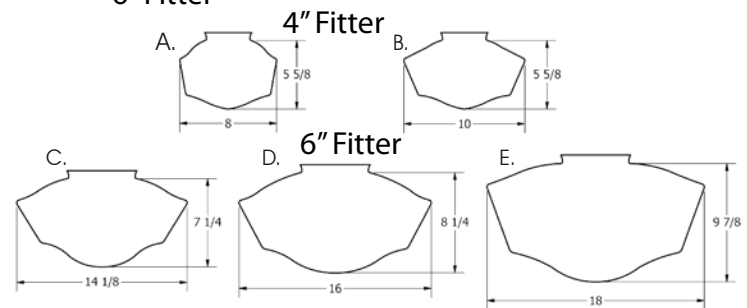

GL-2550

ARTICLE

ARTICLE

Schoolhouse Pendant

GENERAL SPECIFICATION

- Canopy:** May be mounted on flat or sloped ceilings up to 40°.
- GU24:** Complies with Title 24. Fixture includes lamps. 120v only.
- Lamping:** Standard lamping packages offer long lamp life, high power factor energy efficient electronic ballast.
- Body:** 18ga steel or .050 aluminum glass fitter.
- Glass:** White opal diffuser hand blown in the USA.
- Modifications:** Consult factory for lamping or cluster options.
- Finish:** Highly durable oven cured no VOC premium powder coat.

SAMPLE CATALOG NUMBER: GL-2550- C- A- NSN- A- 036					
MODEL NO.	LAMPING	GLASS	FINISH	OPTION(S)	OVERALL HEIGHT
GL-2550	A. 1GU26 B. 1GU32 C. 1GU42 D. 1GU25DIM GU - 120v only	4" Fitter: A. 8" x 5 5/8" B. 10" x 5 5/8"	Standard: Powder Coat Specify code from G-Lighting color chart	A. No Options B. Damp Location Available in powder coat or Brushed Aluminum finish. D. Dimming See dimming chart.	Specify overall height in inches.
GL-2551	E. 1CFQ13 H. 1CFT26 F. 1CFQ18 I. 1CFT32 G. 1CFQ26 J. 1CFT42	6" Fitter: C. 14 1/8" x 7 1/4" D. 16" x 8 1/4" E. 18" x 9 7/8"	Premium: Specify code from G-Lighting color chart	E. Emergency Ballast Operates one fluorescent lamp. Remotely mounted. Specify voltage after code. Not compatible with GU24.	
GL-2552	A. 1GU26 B. 1GU32 C. 1GU42 D. 1GU25DIM GU - 120v only				
GL-2553 Available with all GL-2551 lamping	K. 2CFQ13 N. 2CFT26 L. 2CFQ18 O. 2CFT32 M. 2CFQ26 P. 2CFT42				
GL-2554	Q. 3CFT26 Specify Voltage Q-S: R. 3CFT32 1 - 120v S. 3CFT42 2 - 277v T. 1MH50 U. 1MH70 V. 1MH100				