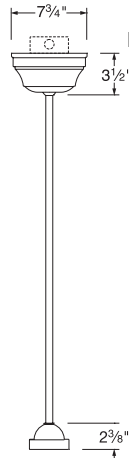

Pendant

Incandescent

G-30060

Fluorescent

G-30061

Pendants are supplied as 36" overall height. Consult Price List For Special Lengths. Pendants can be mounted on a slope up to 40°.

Flush Mount

Incandescent

U-Clear
V-Frosted

W-Clear
X-Frosted

Matching Sconce: Entrée Café

Matching Sconce: Dessert Café

Lamping

Incandescent	Lumens	Lamp Base	Code	Cone			Deco		
				8"	12"	15"	8 1/2"	12"	15"
1-100-A-19	1650	Medium	A	•	•	•	•	•	•
1-150-A-21	2169	Medium	B			•		•	•
Fluorescent									
1-CFQ-13	765	G24q-1, 4 Pin	C	•	•	•	•	•	•
1-CFQ-18	1075	G24q-2, 4 Pin	E		•	•		•	•
1-CFQ-26	1460	G24q-3, 4 Pin	G			•			•
1-CFTR-32	2040	GX24q-3, 4 Pin	I						•
1-CFTR-42	2729	GX24q-4, 4 Pin	K			•			•