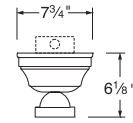

Café Pendants

9777 Reavis Park Drive • St. Louis, MO 63123

Toll Free: (800) 331-2425 • Phone: (314) 631-6000 • Fax: (314) 631-7800

Email: sales@glighting.com • Web: www.glighting.com

Pendant

Incandescent

Fluorescent

Pendants are supplied as 36" overall height. Consult Price List For Special Lengths. Pendants can be mounted on a slope up to 40°.

Flush Mount

Incandescent

Fluorescent

G-30063

Cone Glass

M-Clear
N-Frosted

O-Clear
P-Frosted

Q-Clear
R-Frosted

S-Clear
T-Frosted

U-Clear
V-Frosted

W-Clear
X-Frosted

Matching Sconce: Entrée Café

Matching Sconce: Dessert Café

Lamping

Incandescent	Lumens	Lamp Base	Code	Cone			Deco		
				8"	12"	15"	8 1/2"	12"	15"
1-100-A-19	1650	Medium	A	•	•	•	•	•	•
1-150-A-21	2169	Medium	B			•		•	•
Fluorescent									
1-CFQ-13	765	G24q-1, 4 Pin	C	•	•	•	•	•	•
1-CFQ-18	1075	G24q-2, 4 Pin	E		•	•		•	•
1-CFQ-26	1460	G24q-3, 4 Pin	G			•			•
1-CFTR-32	2040	GX24q-3, 4 Pin	I						•
1-CFTR-42	2729	GX24q-4, 4 Pin	K			•			•

Please state voltage. See Code. Code: 1 120 volts
2 277 volts

Options

All ballasts are high power factor electronic

Code

1. 1 Integral Dimming Ballast
2. 2 Emergency Ballast-Available for fluorescent fixtures. Remotely mounted.
3. 3 Damp Location (only available with painted or Brushed Aluminum finish.)
4. 4 No Options Needed

Finishes

Standard Painted Finishes		Code	
Satin Black	A	Light Bronze	G
Reflector White	B	Dark Bronze	H
Painted Aluminum	C	Painted Antique Brass	I
New Satin Nickel	D	Gray Granite	J
Faux Rust	E	Light Verdigris	K
Beige	F	Sungold	L
Standard Metallic Finishes		Code	
Polished Brass	M	Antique Brass	O
Satin Brass	N	Brushed Aluminum	P
Premium Finishes (Check with factory for price & availability)			
Polished Nickel	Q	Satin Chrome	U
Satin Nickel	R	Flemish Brass	V
Antique Nickel	S	Polished Copper	W
Polished Chrome	T	Antique Copper	X
		Oil Rubbed Bronze	Y

How To Specify