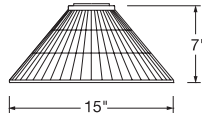

Q-Clear
R-Frosted