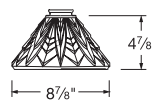

S-Clear
T-Frosted