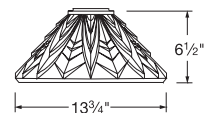

W-Clear
X-Frosted