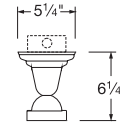

Pendant

Incandescent

G-30060

Fluorescent

G-30061

Pendants are supplied as 36" overall height. Consult Price List For Special Lengths. Pendants can be mounted on a slope up to 40°.

Flush Mount

Incandescent