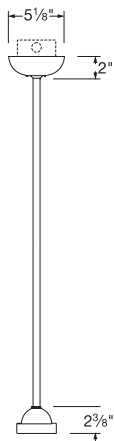

Pendant

Incandescent

G-30060

Fluorescent

G-30061

Pendants are supplied as 36" overall height. Consult Price List For Special Lengths. Pendants can be mounted on a slope up to 40°.

Flush Mount

Incandescent

U-Clear
V-Frosted

W-Clear
X-Frosted

Matching Sconce: Entrée Café

Matching Sconce: Dessert Café

Lamping

Incandescent	Lumens	Lamp Base	Code	Cone			Deco		
				8"	12"	15"	8 1/2"	12"	15"
1-100-A-19	1650	Medium	A	•	•	•	•	•	•
1-150-A-21	2169	Medium	B			•		•	•
Fluorescent									
1-CFQ-13	765	G24q-1, 4 Pin	C	•	•	•	•	•	•
1-CFQ-18	1075	G24q-2, 4 Pin	E		•	•		•	•
1-CFQ-26	1460	G24q-3, 4 Pin	G			•			•
1-CFTR-32	2040	GX24q-3, 4 Pin	I						•
1-CFTR-42	2729	GX24q-4, 4 Pin	K			•			•

Finishes

Standard Painted Finishes		Code	
Satin Black	A	Light Bronze	G
Reflector White	B	Dark Bronze	H
Painted Aluminum	C	Painted Antique Brass	I
New Satin Nickel	D	Gray Granite	J
Faux Rust	E	Light Verdigris	K
Beige	F	Sungold	L
Standard Metallic Finishes		Code	
Polished Brass	M	Antique Brass	O
Satin Brass	N	Brushed Aluminum	P
Premium Finishes (Check with factory for price & availability)			
Polished Nickel	Q	Satin Chrome	U
Satin Nickel	R	Flemish Brass	V
Antique Nickel	S	Polished Copper	W
Polished Chrome	T	Antique Copper	X
		Oil Rubbed Bronze	Y