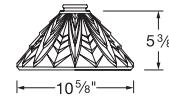

U-Clear
V-Frosted