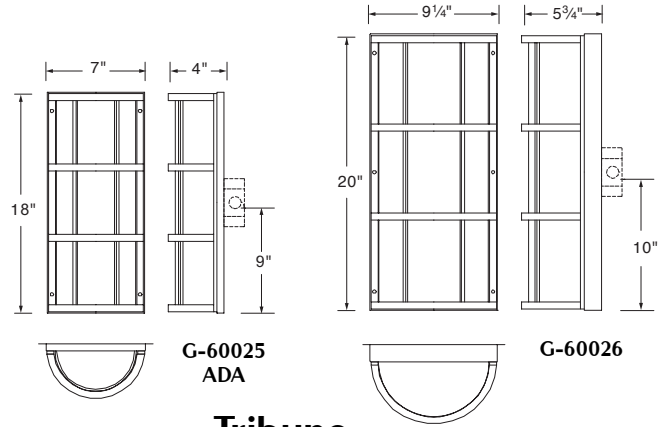

Caesar

G-60020-F-M
ADA

Tribune

G-60025-S-T
ADA

Effective 11/18/08 -16" height no longer available. Now 18" height.

Caesar

Tribune

Lamping

Matching Fixtures: Contact factory.

How To Specify

To specify a 18" tall Caesar Sconce with 2-26 Watt Compact Fluorescent Lamping, with a White Opal Lens, Polished Brass Finish, Bottom Lens, with a Remote Emergency Ballast: