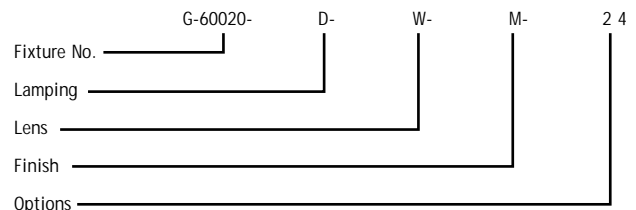

For Wet Location Sconces see "Centurion Wet Location".