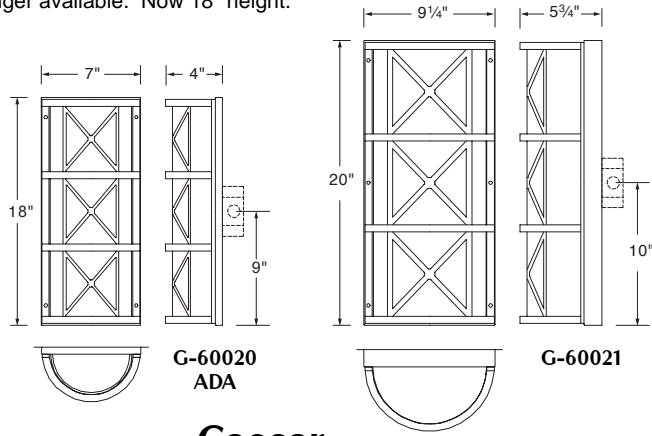

Caesar

G-60020-F-M
ADA

Tribune

G-60025-S-T
ADA

Effective 11/18/08 -16" height no longer available. Now 18" height.

Caesar

Tribune

Lamping

Matching Fixtures: Contact factory.

How To Specify

To specify a 18" tall Caesar Sconce with 2-26 Watt Compact Fluorescent Lamping, with a White Opal Lens, Polished Brass Finish, Bottom Lens, with a Remote Emergency Ballast: