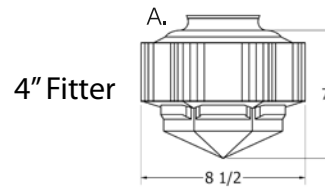

SAMPLE CATALOG NUMBER: GL-2540- C- A- NSN- A- 036					
MODEL NO.	LAMPING	GLASS	FINISH	OPTION(S)	OVERALL HEIGHT
GL-2540	A. 1GU26 B. 1GU32 C. 1GU42 D. 1GU25DIM GU - 120v only	4" Fitter: A. 8 1/2" x 7"	Standard: Powder Coat Specify code from G-Lighting color chart	A. No Options B. Damp Location Available in powder coat or Brushed Aluminum finish. D. Dimming See dimming chart.	Specify overall height in inches.
GL-2541	E. 1CFQ13 H. 1CFT26 F. 1CFQ18 I. 1CFT32 G. 1CFQ26 J. 1CFT42		Premium: Specify code from G-Lighting color chart	E. Emergency Ballast Operates one fluorescent lamp. Remotely mounted. Specify voltage after code. Not compatible with GU24.	

All dimensions are nominal.

Lamp Code Definition

Lamp	Fluorescent	Lamp Base	Incandescent Equivalent¹	Rated Life Hrs¹	Lumens¹	Kelvin	Lamp	Fluorescent	Lamp Base	Rated Life Hrs¹	Lumens¹
GU26	GU24 26W	GU24	100W	10000	1650	2700	CFQ13	CFQ 13W	G24q-1	17000	755
GU32	GU24 32W	GU24	120W	10000	2200	2700	CFQ18	CFQ 18W	G24q-2	17000	970
GU42	GU24 42W	GU24	150W	10000	2730	2700	CFQ26	CFQ 26W	GX24q-3 4PIN	17000	1530
GU25DIM	GU24 25W	GU24	100W	8000	1750	2700	CFT26	CFTR 26W	GX24q-3 4PIN	17000	1530
							CFT32	CFTR 32W	GX24q-3 4PIN	17000	2010
							CFT42	CFTR 42W	GX24q-4 4PIN	17000	2690

¹Per MAXLITE & GE lamp products catalog. Contact factory for availability of other lamp configurations including LED.