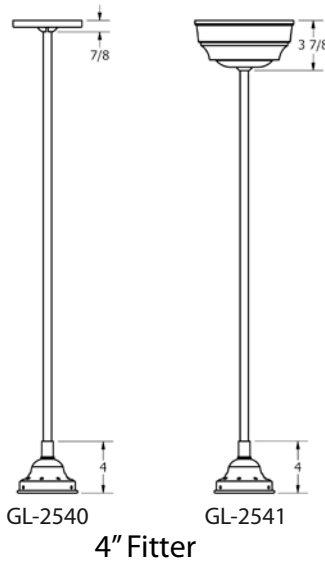

GL-2540

CHICAGO

### GENERAL SPECIFICATION

**Canopy:** May be mounted on flat or sloped ceilings up to 40°.

**GU24:** Complies with Title 24. Fixture includes lamps. 120v only.

**Lamping:** Standard lamping packages offer long lamp life, high power factor energy efficient electronic ballast.

All dimensions are nominal.