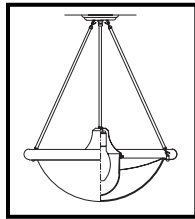

Lamping

Incandescent	Lumens	Lamp Base	Code	Pendants					Flush Mounted						
				Bowl Diameter					Bowl Diameter						
				18	24	30	38	45	55	18	24	30	38	45	55
3-60 A-19	2,565	Medium	A	•	•	•	•	•	•	•	•	•	•	•	•
6-60 A-19	5,130	Medium	B	•	•	•	•	•	•	•	•	•	•	•	•
3-100 A-19	4,950	Medium	C	•	•	•	•	•	•	•	•	•	•	•	•
6-100 A-19	9,900	Medium	D	•	•	•	•	•	•	•	•	•	•	•	•
3-150 A-21	6,507	Medium	E	•	•	•	•	•	•	•	•	•	•	•	•
6-150 A-21	13,014	Medium	F	•	•	•	•	•	•	•	•	•	•	•	•
3-200 A-21	8,595	Medium	G	•	•	•	•	•	•	•	•	•	•	•	•
6-200 A-21	17,190	Medium	H	•	•	•	•	•	•	•	•	•	•	•	•
3-300 PS30	18,300	Medium	I	•	•	•	•	•	•	•	•	•	•	•	•
6-300 PS30	36,600	Medium	J	•	•	•	•	•	•	•	•	•	•	•	•
Fluorescent															
2 CFQ13	1,530	G24q-1 4 Pin	K	•	•	•	•	•	•	•	•	•	•	•	•
4 CFQ13	3,060	G24q-1 4 Pin	L	•	•	•	•	•	•	•	•	•	•	•	•
4 CFQ26	5,840	G24q-3 4 Pin	M	•	•	•	•	•	•	•	•	•	•	•	•
8 CFQ26	11,680	G24q-3 4 Pin	N	•	•	•	•	•	•	•	•	•	•	•	•
3-CF36/39	7,530	2G11 4 Pin	O	•	•	•	•	•	•	•	•	•	•	•	•
4-CF36/39	10,040	2G11 4 Pin	P	•	•	•	•	•	•	•	•	•	•	•	•
6-CF36/39	15,060	2G11 4 Pin	Q	•	•	•	•	•	•	•	•	•	•	•	•
9-CF36/39	22,590	2G11 4 Pin	R	•	•	•	•	•	•	•	•	•	•	•	•
8-CF50	27,200	2G11 4 Pin	S	•	•	•	•	•	•	•	•	•	•	•	•
10-CF50	34,000	2G11 4 Pin	T	•	•	•	•	•	•	•	•	•	•	•	•
CF36/39 lamp M.O.L 16 1/2" long															
Metal Halide Only available with hanger A, B, G or H															
1-175 ED-28	8,380	Mogul	U	•	•	•	•	•	•	•	•	•	•	•	•
1-250 ED-28	11,300	Mogul	V	•	•	•	•	•	•	•	•	•	•	•	•
1-400 ED-28	22,700	Mogul	W	•	•	•	•	•	•	•	•	•	•	•	•

Please state voltage. See Code. Code: 1 120 volts
2 277 volts

Metal Halide

The reflector for our metal halide fixtures is finished with a highly reflective white powdercoat finish, which is also easy to maintain.

Ballasts are encased and potted, thermally protected with dual taps for 120 or 277 volts. Usually the ballast is mounted in a remote location. In the event this is not possible, the ballast may be mounted in specially designed, decorative traditional or contemporary canopies appropriate to the fixture style.

Acrylic Bowls

	CODE		CODE
White Opal	W	Satin White	S
Faux Alabaster	F	Earth Marble	M

Finishes

45" and 55" bowl diameter fixtures available in painted finish or Brushed Aluminum only.

Standard Painted Finishes	Code		Code
Satin Black	A	Light Bronze	G
Reflector White	B	Dark Bronze	H
Painted Aluminum	C	Painted Antique Brass	I
New Satin Nickel	D	Gray Granite	J
Faux Rust	E	Light Verdigris	K
Beige	F	Sungold	L
Standard Metallic Finishes			
Polished Brass	M	Antique Brass	O
Satin Brass	N	Brushed Aluminum	P
Premium Finishes (Check with factory for price & availability)			
Polished Nickel	Q	Satin Chrome	U
Satin Nickel	R	Flemish Brass	V
Antique Nickel	S	Polished Copper	W
Polished Chrome	T	Antique Copper	X
		Oil Rubbed Bronze	Y

Hangers

A Flat Ceiling
B Sloped Ceiling
C Flat Ceiling
D Sloped Ceiling

E Flat Ceiling
F Sloped Ceiling
G Flat Ceiling
H Sloped Ceiling

For Sloped Ceilings

For lengths longer than 60" this method of hanging will be used with standard length stems

Custom lengths are available. Consult price sheet for added or shortened length.

Options

All ballasts are high power factor electronic
Multi-circuiting is available. Consult factory for combinations and pricing.

Code

1. 1 Add Finial
2. 2 Integral Dimming Ballasts
3. 3 Emergency Ballasts-Available for fluorescent fixtures. Integral to operate 2 lamps in 30" bowls and above. All others remotely mounted. Only available with sloped ceiling hanger.
4. 4 White Opal Top Lens (not available with Metal Halide)
5. 4A Clear Top Lens (not available with Metal Halide)
6. 5 150 Watt Quartz Restrike for Metal Halide (Only available with hanger A or B)
7. 6 Surface Mounted Metal Halide Ballast Canopy