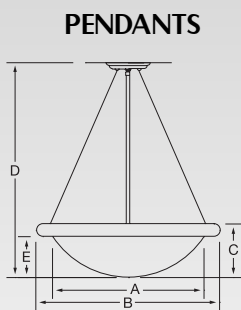

Eclipse

G-15063-H1-W-W-G-7-038

		A	B	C	D	E	Weight
G-15061	in	18"	23"	8"	29"	5 1/2"	lbs 13
	mm	457	584	203	737	140	kg 6
G-15062	in	24"	29"	8 1/2"	34"	6 1/2"	lbs 16
	mm	610	737	216	864	165	kg 7
G-15063	in	30"	35"	9 1/2"	38"	7 1/2"	lbs 26
	mm	762	889	241	965	191	kg 12
G-15064	in	38"	43"	11"	42"	9"	lbs 34
	mm	965	1092	279	1067	229	kg 15
G-15065	in	45"	51"	13 1/4"	46"	11"	lbs 53
	mm	1143	1295	337	1168	279	kg 24
G-15066	in	55"	61"	16 1/2"	50"	14"	lbs 72
	mm	1397	1549	419	1270	356	kg 33

FLUSH MOUNTED

		A	B	C	Weight
G-15068	in	18"	23"	8"	lbs 12
	mm	457	584	203	kg 5
G-15069	in	24"	29"	8 1/2"	lbs 15
	mm	610	737	216	kg 7
G-15070	in	30"	35"	9 1/2"	lbs 24
	mm	762	889	241	kg 11
G-15071	in	38"	43"	11"	lbs 32
	mm	965	1092	279	kg 15
G-15072	in	45"	51"	13 1/4"	lbs 52
	mm	1143	1295	337	kg 24
G-15073	in	55"	61"	16 1/2"	lbs 68
	mm	1397	1549	419	kg 31