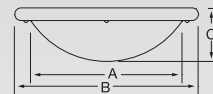

Eclipse

G-15063-H1-W-W-G-7-038

		A	B	C	D	E	Weight
G-15061	in	18"	23"	8"	29"	5 1/2"	lbs 13
	mm	457	584	203	737	140	kg 6
G-15062	in	24"	29"	8 1/2"	34"	6 1/2"	lbs 16
	mm	610	737	216	864	165	kg 7
G-15063	in	30"	35"	9 1/2"	38"	7 1/2"	lbs 26
	mm	762	889	241	965	191	kg 12
G-15064	in	38"	43"	11"	42"	9"	lbs 34
	mm	965	1092	279	1067	229	kg 15
G-15065	in	45"	51"	13 1/4"	46"	11"	lbs 53
	mm	1143	1295	337	1168	279	kg 24
G-15066	in	55"	61"	16 1/2"	50"	14"	lbs 72
	mm	1397	1549	419	1270	356	kg 33

FLUSH MOUNTED

		A	B	C	Weight
G-15068	in	18"	23"	8"	lbs 12
	mm	457	584	203	kg 5
G-15069	in	24"	29"	8 1/2"	lbs 15
	mm	610	737	216	kg 7
G-15070	in	30"	35"	9 1/2"	lbs 24
	mm	762	889	241	kg 11
G-15071	in	38"	43"	11"	lbs 32
	mm	965	1092	279	kg 15
G-15072	in	45"	51"	13 1/4"	lbs 52
	mm	1143	1295	337	kg 24
G-15073	in	55"	61"	16 1/2"	lbs 68
	mm	1397	1549	419	kg 31