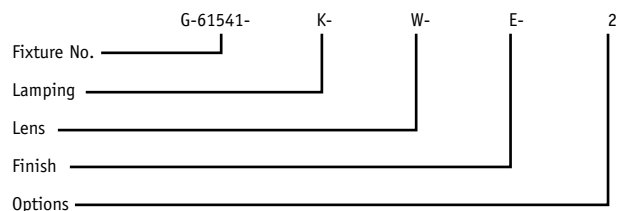

These G Lighting products are Union made and E.T.L./C.S.A. listed. G Lighting reserves the right to modify existing designs to improve appearance or function.