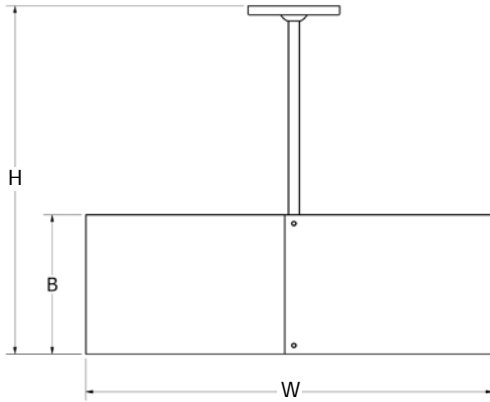

GENERAL SPECIFICATION

Canopy: Low profile. May be mounted on flat or sloped ceilings up to 40°.

Available stem or field adjustable cord hung.

GU24: Complies with Title 24. Fixture includes lamps. 120v only.

Cable Hung: Comes with 72" cable and cord for on-site adjustability.

SAMPLE CATALOG NUMBER:							
GL-2505-		A-	W-	NSN-	1-	A- 020	
MODEL NO.		LAMPING	ACRYLIC	FINISH	HANGER	VOLTAGE	OVERALL HEIGHT
GL-2505	W in 24" mm 610 18lbs B in 8" mm 205 7kg H in 20" mm 510	A. 3GU13* B. 3GU18* C. 3GU25DIM* D. 3GU26* E. 3GU32*	Standard: W White Opal SW Satin White 3-Form: 3W Weave	Standard: Powder Coat Optional: Metallic Finishes Specify code from G-Lighting color chart	1. Stem  2. Cable 	A. 120V B. 277V	Standard overall height shown by model no. For custom overall height, specify in inches.
GL-2506	W in 30" mm 760 20lbs B in 10" mm 255 7.9kg H in 22" mm 560	F. 3GU42* G. 4CFQ26 H. 4CFT26 I. 4CFT32 J. 4CFT42	3G Grass 3L Leaf Contact factory for 3-Form or .080 Aluminum Acrylic is UL-94 HB Flame Class rated.	Specify code from G-Lighting color chart.			