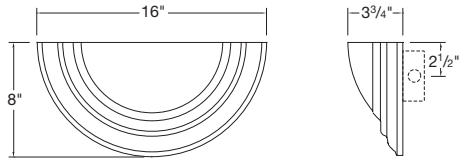

Manor Family of Sconces

9777 Reavis Park Drive • St. Louis, MO 63123
Toll Free: (800) 331-2425 • Phone: (314) 631-6000 • Fax: (314) 631-7800
Email: sales@glighting.com • Web: www.glighting.com

**G-61020
ADA**