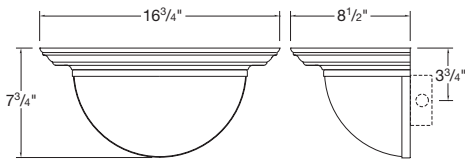

Manor Family of Sconces

9777 Reavis Park Drive • St. Louis, MO 63123
Toll Free: (800) 331-2425 • Phone: (314) 631-6000 • Fax: (314) 631-7800
Email: sales@glighting.com • Web: www.glighting.com

Stockport

G-61023

Lamping

Incandescent	Lumens	Lamp Base	G-61020	G-61021	G-61022	G-61023	G-61024	G-61025	Code
1-40-B-10	320	Candelabra	•	•	•	•	•	•	A
2-40-B-10	640	Candelabra	•	•					B
1-60-B-10	575	Candelabra			•				C
1-60-A-19	855	Medium				•	•	•	D
1-100-A-19	1650	Medium					•	•	E
Fluorescent									
1-CFQ-13	765	G24q-1, 4 Pin	•	•	•	•	•	•	F
2-CFQ-13	1530	G24q-1, 4 Pin		•			•	•	G
1-CFQ-18	980	G24q-2, 4 Pin	•			•			H
2-CFQ-18	1960	G24q-2, 4 Pin		•			•	•	I
1-CFQ-26	1460	G24q-3, 4 Pin	•			•			J
2-CFQ-26	2920	G24q-3, 4 Pin		•			•	•	K

Options

Electronic Ballasts are High Power Factor, Class "P", Thermally Protected, with less than 10% Total Harmonic Distortion with end of Lamp Life Protection.

Code

1. 1 Top Lens
2. 2 Emergency Ballast, for fluorescent fixtures. Remotely mounted.
3. 3 No Options Needed

Lenses

	CODE
White Opal	W
Satin White	S
Faux Alabaster	F
Earth Marble	M

Finishes

Standard Painted Finishes	Code	Code	
Satin Black	A	Light Bronze	G
Reflector White	B	Dark Bronze	H
Painted Aluminum	C	Painted Antique Brass	I
New Satin Nickel	D	Gray Granite	J
Faux Rust	E	Light Verdigris	K
Beige	F	Sungold	L
Standard Metallic Finishes			
Polished Brass	M	Antique Brass	O
Satin Brass	N	Brushed Aluminum	P
Premium Finishes (Check with factory for price & availability)			
Polished Nickel	Q	Satin Chrome	U
Satin Nickel	R	Flemish Brass	V
Antique Nickel	S	Polished Copper	W
Polished Chrome	T	Antique Copper	X
		Oil Rubbed Bronze	Y

Matching Pendant: Manor and Dolce Domes

How To Specify

To specify a 21" Diameter Wakefield Sconce with 2-CFQ 18 Compact Fluorescent Lamping, White Opal Lens, Polished Brass Finish with a Top Lens and Remote Emergency Ballast:

G-61025-I-W-M-12