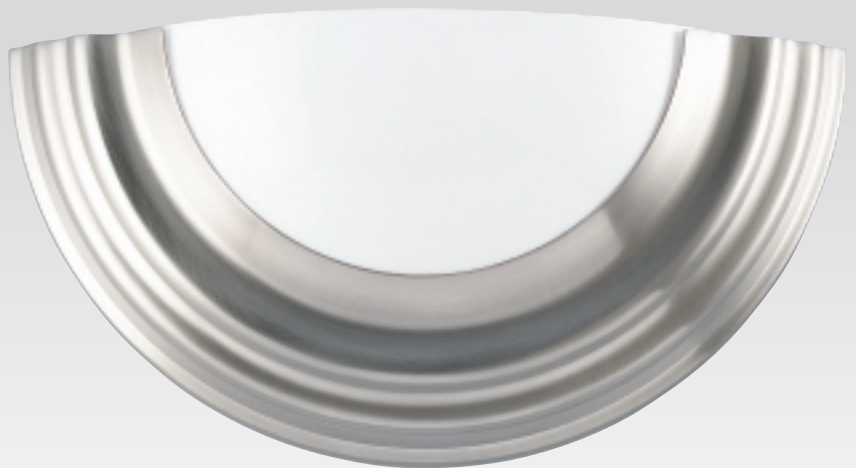

Stockport

G-61020-F-W-R-3
ADA