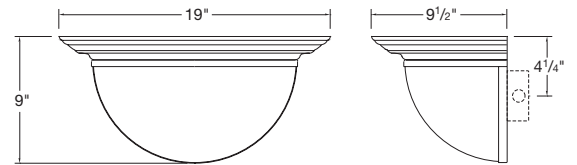

Manor Family of Sconces

9777 Reavis Park Drive • St. Louis, MO 63123
Toll Free: (800) 331-2425 • Phone: (314) 631-6000 • Fax: (314) 631-7800
Email: sales@glighting.com • Web: www.glighting.com

Stockport

G-61024

Lamping

Incandescent	Lumens	Lamp Base	G-61020	G-61021	G-61022	G-61023	G-61024	G-61025	Code
1-40-B-10	320	Candelabra	•	•	•	•	•	•	A
2-40-B-10	640	Candelabra	•	•					B
1-60-B-10	575	Candelabra			•				C
1-60-A-19	855	Medium				•	•	•	D
1-100-A-19	1650	Medium					•	•	E
Fluorescent									
1-CFQ-13	765	G24q-1, 4 Pin	•	•	•	•	•	•	F
2-CFQ-13	1530	G24q-1, 4 Pin		•			•	•	G
1-CFQ-18	980	G24q-2, 4 Pin	•			•			H
2-CFQ-18	1960	G24q-2, 4 Pin		•			•	•	I
1-CFQ-26	1460	G24q-3, 4 Pin	•			•			J
2-CFQ-26	2920	G24q-3, 4 Pin		•			•	•	K

Options

Electronic Ballasts are High Power Factor, Class "P", Thermally Protected, with less than 10% Total Harmonic Distortion with end of Lamp Life Protection.

Code

1. 1 Top Lens
2. 2 Emergency Ballast, for fluorescent fixtures. Remotely mounted.
3. 3 No Options Needed

Lenses

	CODE
White Opal	W
Satin White	S
Faux Alabaster	F
Earth Marble	M

Finishes

Standard Painted Finishes	Code	Code	
Satin Black	A	Light Bronze	G
Reflector White	B	Dark Bronze	H
Painted Aluminum	C	Painted Antique Brass	I
New Satin Nickel	D	Gray Granite	J
Faux Rust	E	Light Verdigris	K
Beige	F	Sungold	L
Standard Metallic Finishes			
Polished Brass	M	Antique Brass	O
Satin Brass	N	Brushed Aluminum	P
Premium Finishes (Check with factory for price & availability)			
Polished Nickel	Q	Satin Chrome	U
Satin Nickel	R	Flemish Brass	V
Antique Nickel	S	Polished Copper	W
Polished Chrome	T	Antique Copper	X
		Oil Rubbed Bronze	Y

Matching Pendant: Manor and Dolce Domes

How To Specify

To specify a 21" Diameter Wakefield Sconce with 2-CFQ 18 Compact Fluorescent Lamping, White Opal Lens, Polished Brass Finish with a Top Lens and Remote Emergency Ballast:

G-61025-I-W-M-12