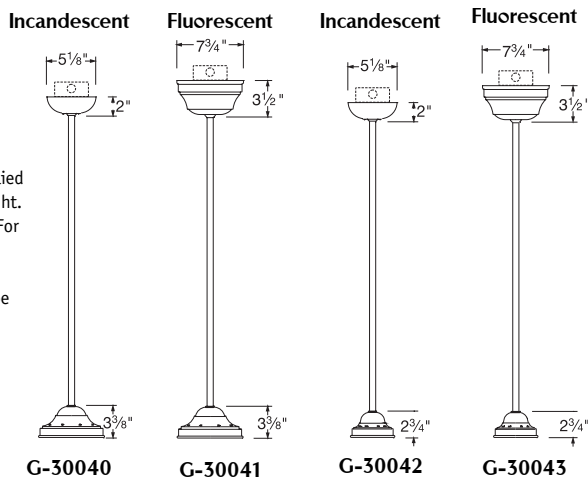

Pendant

Pendants are supplied as 36" overall height. Consult Price List for Special Lengths. Pendants can be mounted on a slope up to 40°.

6" Fitter

4" Fitter

Chicago
4" Fitter
C

Flush Mount

6" Fitter

4" Fitter

New York
6" Fitter
D

Lamping

Incandescent	Lumens	Lamp Base	Code	Pendants		Flush Mounted	
				6" Fitter	4" Fitter	6" Fitter	4" Fitter
1-100 A-19	1,650	Medium	A	•	•	•	•
1-150 A-21	2,169	Medium	B	•	•		
Fluorescent							
1 CFQ13	765	G24q-1 4 Pin	C	•	•	•	•
2 CFQ13	1,530	G24q-1 4 Pin	D	•	•	•	•
1 CFQ18	1,075	G24q-2 4 Pin	E	•	•	•	•
2 CFQ18	2,150	G24q-2 4 Pin	F	•	•	•	•
1 CFQ26	1,460	G24q-3 4 Pin	G	•	•	•	•
2 CFQ26	2,920	G24q-3 4 Pin	H	•	•	•	•
1 CFTR32	2,040	GX24q-3 4 Pin	I	•	•	•	•
2 CFTR32	4,080	GX24q-3 4 Pin	J	•	•	•	•
1 CFTR42	2,729	GX24q-4 4 Pin	K	•	•	•	•
2 CFTR42	5,458	GX24q-4 4 Pin	L	•	•	•	•