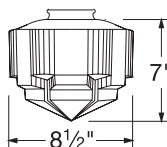

Pendant

Pendants are supplied as 36" overall height. Consult Price List for Special Lengths. Pendants can be mounted on a slope up to 40°.

6" Fitter

4" Fitter

Chicago
4" Fitter
C

Flush Mount

6" Fitter

4" Fitter

New York
6" Fitter
D

Lamping

Incandescent	Lumens	Lamp Base	Code	Pendants		Flush Mounted	
				6" Fitter	4" Fitter	6" Fitter	4" Fitter
1-100 A-19	1,650	Medium	A	•	•	•	•
1-150 A-21	2,169	Medium	B	•	•		
Fluorescent							
1 CFQ13	765	G24q-1 4 Pin	C	•	•	•	•
2 CFQ13	1,530	G24q-1 4 Pin	D	•	•	•	•
1 CFQ18	1,075	G24q-2 4 Pin	E	•	•	•	•
2 CFQ18	2,150	G24q-2 4 Pin	F	•	•	•	•
1 CFQ26	1,460	G24q-3 4 Pin	G	•	•	•	•
2 CFQ26	2,920	G24q-3 4 Pin	H	•	•	•	•
1 CFTR32	2,040	GX24q-3 4 Pin	I	•	•	•	•
2 CFTR32	4,080	GX24q-3 4 Pin	J	•	•	•	•
1 CFTR42	2,729	GX24q-4 4 Pin	K	•	•	•	•
2 CFTR42	5,458	GX24q-4 4 Pin	L	•	•	•	•