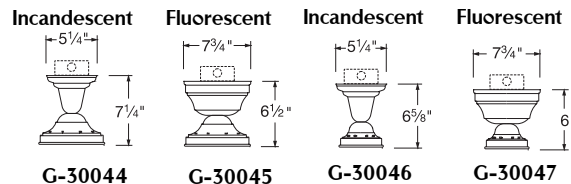

Pendant

Pendants are supplied as 36" overall height. Consult Price List for Special Lengths. Pendants can be mounted on a slope up to 40°.

6" Fitter

4" Fitter

Chicago
4" Fitter
C

Flush Mount

6" Fitter

4" Fitter

New York
6" Fitter
D

Lamping

Incandescent	Lumens	Lamp Base	Code	Pendants		Flush Mounted	
				6" Fitter	4" Fitter	6" Fitter	4" Fitter
1-100 A-19	1,650	Medium	A	•	•	•	•
1-150 A-21	2,169	Medium	B	•	•		
Fluorescent							
1 CFQ13	765	G24q-1 4 Pin	C	•	•	•	•
2 CFQ13	1,530	G24q-1 4 Pin	D	•	•	•	•
1 CFQ18	1,075	G24q-2 4 Pin	E	•	•	•	•
2 CFQ18	2,150	G24q-2 4 Pin	F	•	•	•	•
1 CFQ26	1,460	G24q-3 4 Pin	G	•	•	•	•
2 CFQ26	2,920	G24q-3 4 Pin	H	•	•	•	•
1 CFTR32	2,040	GX24q-3 4 Pin	I	•	•	•	•
2 CFTR32	4,080	GX24q-3 4 Pin	J	•	•	•	•
1 CFTR42	2,729	GX24q-4 4 Pin	K	•	•	•	•
2 CFTR42	5,458	GX24q-4 4 Pin	L	•	•	•	•