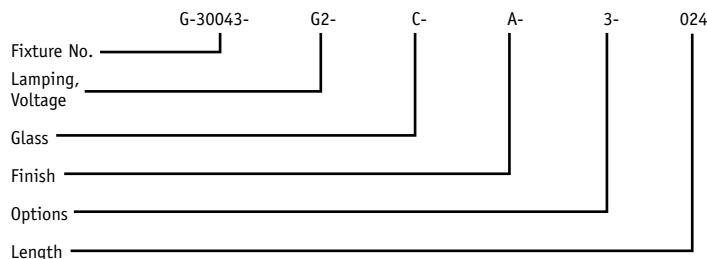

How To Specify

To Specify a Chicago Pendant with 1-CFQ 26 Watt Compact Fluorescent Lamping, 277 volts, Satin Black Finish, Damp Location, 24" Overall Length:

G-30043-G2-C-A-3-024

Contact factory for photometrics. These G Lighting products are Union made and E.T.L./C.S.A. listed. G Lighting reserves the right to modify existing designs to improve appearance or function.