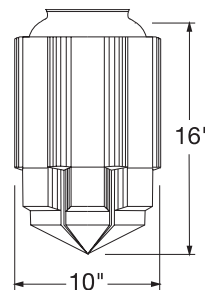

Pendant

Pendants are supplied as 36" overall height. Consult Price List for Special Lengths. Pendants can be mounted on a slope up to 40°.

6" Fitter

4" Fitter

Chicago
4" Fitter
C

Flush Mount

6" Fitter

4" Fitter

New York
6" Fitter
D

Lamping

Incandescent	Lumens	Lamp Base	Code	Pendants		Flush Mounted	
				6" Fitter	4" Fitter	6" Fitter	4" Fitter
1-100 A-19	1,650	Medium	A	•	•	•	•
1-150 A-21	2,169	Medium	B	•	•		
Fluorescent							
1 CFQ13	765	G24q-1 4 Pin	C	•	•	•	•
2 CFQ13	1,530	G24q-1 4 Pin	D	•	•	•	•
1 CFQ18	1,075	G24q-2 4 Pin	E	•	•	•	•
2 CFQ18	2,150	G24q-2 4 Pin	F	•	•	•	•
1 CFQ26	1,460	G24q-3 4 Pin	G	•	•	•	•
2 CFQ26	2,920	G24q-3 4 Pin	H	•	•	•	•
1 CFTR32	2,040	GX24q-3 4 Pin	I	•	•	•	•
2 CFTR32	4,080	GX24q-3 4 Pin	J	•	•	•	•
1 CFTR42	2,729	GX24q-4 4 Pin	K	•	•	•	•
2 CFTR42	5,458	GX24q-4 4 Pin	L	•	•	•	•