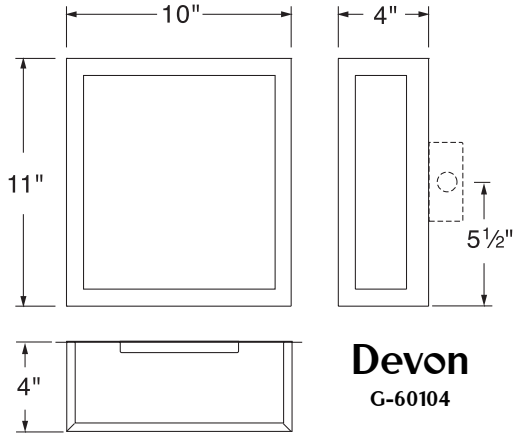

Devon

G-60104-D-F-I-4

New! Weave Cast Resin Lens

Sheffield

G-60105-F-L-K-12

Devon
G-60104

Sheffield
G-60105

Lamping