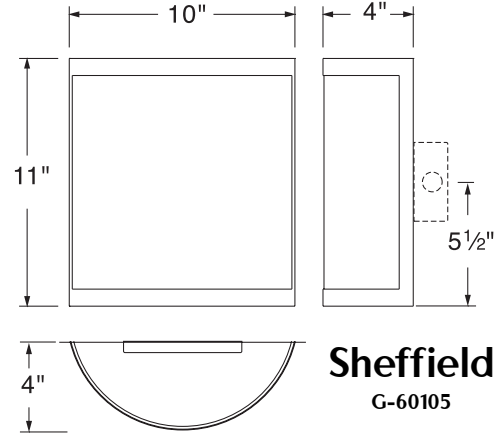

Devon

G-60104-D-F-I-4

New! Weave Cast Resin Lens

Sheffield

G-60105-F-L-K-12

Devon
G-60104

Sheffield
G-60105

Lamping