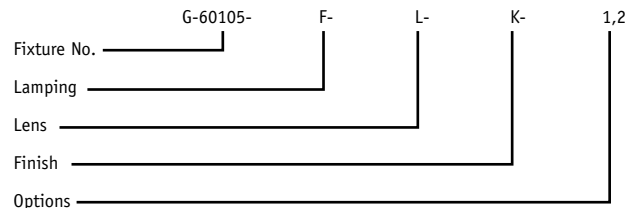

Matching Fixtures: Contact factory.

How To Specify

To specify G-60105 with 2-26 Watt Compact Fluorescent Lamping, Lexefx Perf Lens, Light Verdigris Finish with Top and Bottom Lens:

G-60105-F-L-K-12

Note: When using perf, two finishes must be specified even if single finish is desired - IE All Satin Black - AA. First letter is for the primary finish, second is for perf.