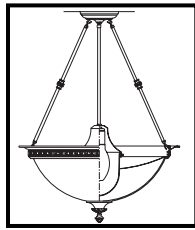

Lamping

Incandescent	Lumens	Lamp Base	Code	Pendants					Flush Mounted						
				Bowl Diameter					Bowl Diameter						
				18	24	30	38	45	55	18	24	30	38	45	55
3-60 A-19	2,565	Medium	A	•	•	•	•	•	•	•	•	•	•	•	•
6-60 A-19	5,130	Medium	B	•	•	•	•	•	•	•	•	•	•	•	•
3-100 A-19	4,950	Medium	C	•	•	•	•	•	•	•	•	•	•	•	•
6-100 A-19	9,900	Medium	D	•	•	•	•	•	•	•	•	•	•	•	•
3-150 A-21	6,507	Medium	E	•	•	•	•	•	•	•	•	•	•	•	•
6-150 A-21	13,014	Medium	F	•	•	•	•	•	•	•	•	•	•	•	•
3-200 A-21	8,595	Medium	G	•	•	•	•	•	•	•	•	•	•	•	•
6-200 A-21	17,190	Medium	H	•	•	•	•	•	•	•	•	•	•	•	•
3-300 PS30	18,300	Medium	I	•	•	•	•	•	•	•	•	•	•	•	•
6-300 PS30	36,600	Medium	J	•	•	•	•	•	•	•	•	•	•	•	•
Fluorescent															
2 CFQ13	1,530	G24q-1 4 Pin	K	•	•	•	•	•	•	•	•	•	•	•	•
4 CFQ13	3,060	G24q-1 4 Pin	L	•	•	•	•	•	•	•	•	•	•	•	•
4 CFQ26	5,840	G24q-3 4 Pin	M	•	•	•	•	•	•	•	•	•	•	•	•
8 CFQ26	11,680	G24q-3 4 Pin	N	•	•	•	•	•	•	•	•	•	•	•	•
3-CF36/39	7,530	2G11 4 Pin	O	•	•	•	•	•	•	•	•	•	•	•	•
4-CF36/39	10,040	2G11 4 Pin	P	•	•	•	•	•	•	•	•	•	•	•	•
6-CF36/39	15,060	2G11 4 Pin	Q	•	•	•	•	•	•	•	•	•	•	•	•
9-CF36/39	22,590	2G11 4 Pin	R	•	•	•	•	•	•	•	•	•	•	•	•
8-CF50	27,200	2G11 4 Pin	S	•	•	•	•	•	•	•	•	•	•	•	•
10-CF50	34,000	2G11 4 Pin	T	•	•	•	•	•	•	•	•	•	•	•	•
CF36/39 lamp M.O.L. 16 1/2" long															
Metal Halide Only available with hanger G or H															
1-175 ED-28	8,380	Mogul	U	•	•	•	•	•	•	•	•	•	•	•	•
1-250 ED-28	11,300	Mogul	V	•	•	•	•	•	•	•	•	•	•	•	•
1-400 ED-28	22,700	Mogul	W	•	•	•	•	•	•	•	•	•	•	•	•

Please state voltage. See Code. Code: 1 120 volts
2 277 volts

Metal Halide

The reflector for our metal halide fixtures is finished with a highly reflective white powdercoat finish, which is also easy to maintain.

Ballasts are encased and potted, thermally protected with dual taps for 120 or 277 volts. Usually the ballast is mounted in a remote location. In the event this is not possible, the ballast may be mounted in specially designed, decorative traditional or contemporary canopies appropriate to the fixture style.

Acrylic Bowls

CODE	CODE
White Opal W	Satin White S
Faux Alabaster F	Earth Marble M

Finishes

45" and 55" bowl diameter fixtures available in painted finish or Brushed Aluminum only.

Standard Painted Finishes	Code	Code
Satin Black	A	Light Bronze G
Reflector White	B	Dark Bronze H
Painted Aluminum	C	Painted Antique Brass I
New Satin Nickel	D	Gray Granite J
Faux Rust	E	Light Verdigris K
Beige	F	Sungold L
Standard Metallic Finishes	Code	Code
Polished Brass	M	Antique Brass O
Satin Brass	N	Brushed Aluminum P
Premium Finishes (Check with factory for price & availability)	Code	Code
Polished Nickel	Q	Satin Chrome U
Satin Nickel	R	Flemish Brass V
Antique Nickel	S	Polished Copper W
Polished Chrome	T	Antique Copper X
		Oil Rubbed Bronze Y

Hangers

A Flat Ceiling
B Sloped Ceiling
C Flat Ceiling
D Sloped Ceiling

E Flat Ceiling
F Sloped Ceiling
G Flat Ceiling
H Sloped Ceiling

For Sloped Ceilings

For lengths longer than 60" this method of hanging will be used with standard length stems

Custom lengths are available. Consult price sheet for added or shortened length.

Options

All ballasts are high power factor electronic
Multi-circuiting is available. Consult factory for combinations and pricing.

Code

1. Delete Finial
2. Add Staves to Bowl
3. Integral Dimming Ballasts
4. Emergency Ballasts-Available for fluorescent fixtures. Integral to operate 2 lamps in 30" bowls and above. All others remotely mounted. Only available with sloped ceiling hanger.
5. White Opal Top Lens (not available with Metal Halide)
6. Clear Top Lens (not available with Metal Halide)
7. 150 Watt Quartz Restrike for Metal Halide (Only available with hanger G or H)
8. Surface Mounted Metal Halide Ballast Canopy