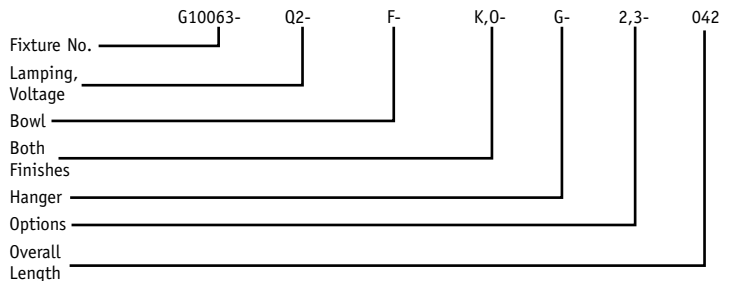

Hangers

A Flat Ceiling
B Sloped Ceiling
C Flat Ceiling
D Sloped Ceiling

E Flat Ceiling
F Sloped Ceiling
G Flat Ceiling
H Sloped Ceiling

For Sloped Ceilings

For lengths longer than 60" this method of hanging will be used with standard length stems

Custom lengths are available. Consult price sheet for added or shortened length.

Options

All ballasts are high power factor electronic
Multi-circuiting is available. Consult factory for combinations and pricing.

Code

1. Delete Finial
2. Add Staves to Bowl
3. Integral Dimming Ballasts
4. Emergency Ballasts-Available for fluorescent fixtures. Integral to operate 2 lamps in 30" bowls and above. All others remotely mounted. Only available with sloped ceiling hanger.
5. White Opal Top Lens (not available with Metal Halide)
6. Clear Top Lens (not available with Metal Halide)
7. 150 Watt Quartz Restrike for Metal Halide (Only available with hanger G or H)
8. Surface Mounted Metal Halide Ballast Canopy

1. No Options Needed

Matching Fixtures: Sonata Family of Sconces, Exeter Heritage ADA Sconce

How To Specify

Specify two finishes. 1st the base finish, 2nd the trim finish. To specify a 30" diameter bowl Sonata Pendant with 6-39 Watt Compact Fluorescent Lamping, 277 volts, Faux Alabaster Bowl, Powdercoat Verde Base Finish, Antique Brass Trim Finish, Angled Stem Hangers, Flat Ceiling, Staves on Bowl, Dimming Ballasts, 42" Overall Length:

G10063-Q2-F-K0-G-23-042

Note: Two finishes must be specified even if single finish is desired-IE. All Antique Brass Finish-00.