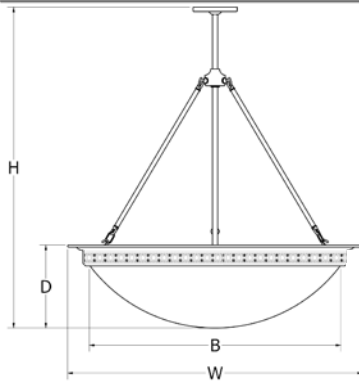

GL-2152

SONATA

SONATA

Indoor Pendant

GENERAL SPECIFICATION

Canopy: Low profile. May be mounted on flat or sloped ceilings up to 40°.

GU24: Complies with Title 24. Fixture includes lamps. 120v only.

Lamping: Standard lamping packages offer long lamp life, high power factor energy efficient electronic ballast.