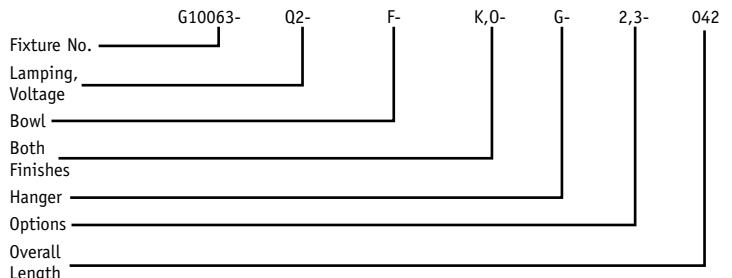

Hangers

A Flat Ceiling
B Sloped Ceiling
C Flat Ceiling
D Sloped Ceiling

E Flat Ceiling
F Sloped Ceiling
G Flat Ceiling
H Sloped Ceiling

For Sloped Ceilings

For lengths longer than 60" this method of hanging will be used with standard length stems

Custom lengths are available. Consult price sheet for added or shortened length.

Options

All ballasts are high power factor electronic
Multi-circuiting is available. Consult factory for combinations and pricing.

Code

1. Delete Finial
2. Add Staves to Bowl
3. Integral Dimming Ballasts
4. Emergency Ballasts-Available for fluorescent fixtures. Integral to operate 2 lamps in 30" bowls and above. All others remotely mounted. Only available with sloped ceiling hanger.
5. White Opal Top Lens (not available with Metal Halide)
6. Clear Top Lens (not available with Metal Halide)
7. 150 Watt Quartz Restrike for Metal Halide (Only available with hanger G or H)
8. Surface Mounted Metal Halide Ballast Canopy

1. No Options Needed

Matching Fixtures: Sonata Family of Sconces, Exeter Heritage ADA Sconce

How To Specify

Specify two finishes. 1st the base finish, 2nd the trim finish. To specify a 30" diameter bowl Sonata Pendant with 6-39 Watt Compact Fluorescent Lamping, 277 volts, Faux Alabaster Bowl, Powdercoat Verde Base Finish, Antique Brass Trim Finish, Angled Stem Hangers, Flat Ceiling, Staves on Bowl, Dimming Ballasts, 42" Overall Length:

G10063-Q2-F-K0-G-23-042

Note: Two finishes must be specified even if single finish is desired-IE. All Antique Brass Finish-00.