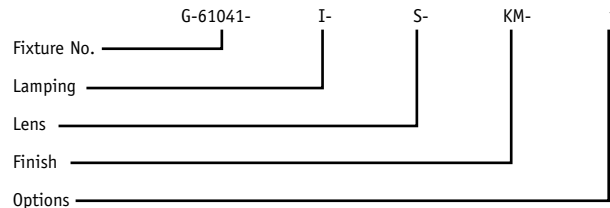

How To Specify

Specify two finishes, 1st the base finish, 2nd the trim finish.

To specify a Large Couplet Sconce with 2-CFQ 18 Compact Fluorescent Lamping, Satin White Lens, Polished Light Verdigris Base Finish with Polished Brass Trim and a Top Lens:

G-61041-I-S-KM-1