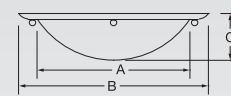

Southgate

G-10183-N1-S-A-G-2-038

PENDANTS			A	B	C	D	E	Weight
G-10181	in	18"	22"	6 ³ / ₈ "	29"	5 ¹ / ₂ "	lbs 11	
	mm	457	559	162	737	140	kg 5	
G-10182	in	24"	29 ³ / ₄ "	7 ³ / ₈ "	34"	6 ¹ / ₂ "	lbs 14	
	mm	610	756	187	864	165	kg 6	
G-10183	in	30"	35"	8 ³ / ₈ "	38"	7 ¹ / ₂ "	lbs 19	
	mm	762	889	216	965	191	kg 9	
G-10184	in	38"	44"	10"	42"	9"	lbs 26	
	mm	965	1118	254	1067	229	kg 12	
G-10185	in	45"	53"	12 ¹ / ₄ "	46"	11"	lbs 43	
	mm	1143	1346	311	1168	279	kg 20	
G-10186	in	55"	64"	15 ¹ / ₂ "	50"	14"	lbs 60	
	mm	1397	1626	394	1270	356	kg 27	

FLUSH MOUNTED			A	B	C	Weight
G-10188	in	18"	22"	6 ³ / ₈ "	lbs 9	
	mm	457	559	162	kg 4	
G-10189	in	24"	29 ³ / ₄ "	7 ³ / ₈ "	lbs 12	
	mm	610	756	187	kg 5	
G-10190	in	30"	35"	8 ³ / ₈ "	lbs 17	
	mm	762	889	216	kg 8	
G-10191	in	38"	44"	10"	lbs 25	
	mm	965	1118	254	kg 11	
G-10192	in	45"	53"	12 ¹ / ₄ "	lbs 39	
	mm	1143	1346	311	kg 18	
G-10193	in	55"	64"	15 ¹ / ₂ "	lbs 52	
	mm	1397	1626	394	kg 24	