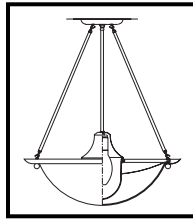

Lamping

	Incandescent	Lumens	Lamp Base	Code	Pendants					Flush Mounted						
					Bowl Diameter					Bowl Diameter						
					18	24	30	38	45	55	18	24	30	38	45	55
	3-60 A-19	2,565	Medium	A	•	•	•	•	•	•	•	•	•	•	•	•
	6-60 A-19	5,130	Medium	B	•	•	•	•	•	•	•	•	•	•	•	•
	3-100 A-19	4,950	Medium	C	•	•	•	•	•	•	•	•	•	•	•	•
	6-100 A-19	9,900	Medium	D	•	•	•	•	•	•	•	•	•	•	•	•
	3-150 A-21	6,507	Medium	E	•	•	•	•	•	•	•	•	•	•	•	•
	6-150 A-21	13,014	Medium	F	•	•	•	•	•	•	•	•	•	•	•	•
	3-200 A-21	8,595	Medium	G	•	•	•	•	•	•	•	•	•	•	•	•
	6-200 A-21	17,190	Medium	H	•	•	•	•	•	•	•	•	•	•	•	•
	3-300 PS30	18,300	Medium	I	•	•	•	•	•	•	•	•	•	•	•	•
	6-300 PS30	36,600	Medium	J	•	•	•	•	•	•	•	•	•	•	•	•
Fluorescent																
	2 CFQ13	1,530	G24q-1 4 Pin	K	•	•	•	•	•	•	•	•	•	•	•	•
	4 CFQ13	3,060	G24q-1 4 Pin	L	•	•	•	•	•	•	•	•	•	•	•	•
	4 CFQ26	5,840	G24q-3 4 Pin	M	•	•	•	•	•	•	•	•	•	•	•	•
	8 CFQ26	11,680	G24q-3 4 Pin	N	•	•	•	•	•	•	•	•	•	•	•	•
	3-CF36/39	7,530	2G11 4 Pin	O	•	•	•	•	•	•	•	•	•	•	•	•
	4-CF36/39	10,040	2G11 4 Pin	P	•	•	•	•	•	•	•	•	•	•	•	•
	6-CF36/39	15,060	2G11 4 Pin	Q	•	•	•	•	•	•	•	•	•	•	•	•
	9-CF36/39	22,590	2G11 4 Pin	R	•	•	•	•	•	•	•	•	•	•	•	•
	8-CF50	27,200	2G11 4 Pin	S	•	•	•	•	•	•	•	•	•	•	•	•
	10-CF50	34,000	2G11 4 Pin	T	•	•	•	•	•	•	•	•	•	•	•	•
	CF36/39 lamp M.O.L. 16 1/2" long															
Metal Halide Only available with hanger A, B, G, or H																
	1-175 ED-28	8,380	Mogul	U	•	•	•	•	•	•	•	•	•	•	•	•
	1-250 ED-28	11,300	Mogul	V	•	•	•	•	•	•	•	•	•	•	•	•
	1-400 ED-28	22,700	Mogul	W	•	•	•	•	•	•	•	•	•	•	•	•

Please state voltage. See Code. Code: 1 120 volts
2 277 volts

Metal Halide

The reflector for our metal halide fixtures is finished with a highly reflective white powdercoat finish, which is also easy to maintain.

Ballasts are encased and potted, thermally protected with dual taps for 120 or 277 volts. Usually the ballast is mounted in a remote location. In the event this is not possible, the ballast may be mounted in specially designed, decorative traditional or contemporary canopies appropriate to the fixture style.

Acrylic Bowls

	CODE		CODE
White Opal	W	Satin White	S
Faux Alabaster	F	Earth Marble	M

Finishes

45" and 55" bowl diameter fixtures available in painted finish or Brushed Aluminum only.

Standard Painted Finishes	Code		Code
Satin Black	A	Light Bronze	G
Reflector White	B	Dark Bronze	H
Painted Aluminum	C	Painted Antique Brass	I
New Satin Nickel	D	Gray Granite	J
Faux Rust	E	Light Verdigris	K
Beige	F	Sungold	L
Standard Metallic Finishes			
Polished Brass	M	Antique Brass	O
Satin Brass	N	Brushed Aluminum	P
Premium Finishes (Check with factory for price & availability)			
Polished Nickel	Q	Satin Chrome	U
Satin Nickel	R	Flemish Brass	V
Antique Nickel	S	Polished Copper	W
Polished Chrome	T	Antique Copper	X
		Oil Rubbed Bronze	Y

Hangers

A Flat Ceiling
B Sloped Ceiling
C Flat Ceiling
D Sloped Ceiling

E Flat Ceiling
F Sloped Ceiling
G Flat Ceiling
H Sloped Ceiling

For Sloped Ceilings

For lengths longer than 60" this method of hanging will be used with standard length stems

Custom lengths are available. Consult price sheet for added or shortened length.

Options

All ballasts are high power factor electronic
Multi-circuiting is available. Consult factory for combinations and pricing.

Code

1. 1 Add Finial
2. 2 Integral Dimming Ballasts
3. 3 Emergency Ballasts-Available for fluorescent fixtures. Integral to operate 2 lamps in 30" bowls and above. All others remotely mounted. Only available with sloped ceiling hanger.
4. 4 White Opal Top Lens (not available with Metal Halide)
5. 4A Clear Top Lens (not available with Metal Halide)
6. 5 150 Watt Quartz Restrike for Metal Halide (Only available with hanger G or H)
7. 6 Surface Mounted Metal Halide Ballast Canopy