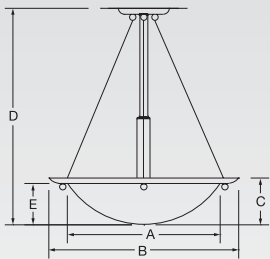

Southgate

G-10183-N1-S-A-G-2-038

PENDANTS			A	B	C	D	E	Weight
G-10181	in	18"	22"	6 ³ / ₈ "	29"	5 ¹ / ₂ "	lbs 11	
	mm	457	559	162	737	140	kg 5	
G-10182	in	24"	29 ³ / ₄ "	7 ³ / ₈ "	34"	6 ¹ / ₂ "	lbs 14	
	mm	610	756	187	864	165	kg 6	
G-10183	in	30"	35"	8 ³ / ₈ "	38"	7 ¹ / ₂ "	lbs 19	
	mm	762	889	216	965	191	kg 9	
G-10184	in	38"	44"	10"	42"	9"	lbs 26	
	mm	965	1118	254	1067	229	kg 12	
G-10185	in	45"	53"	12 ¹ / ₄ "	46"	11"	lbs 43	
	mm	1143	1346	311	1168	279	kg 20	
G-10186	in	55"	64"	15 ¹ / ₂ "	50"	14"	lbs 60	
	mm	1397	1626	394	1270	356	kg 27	

FLUSH MOUNTED			A	B	C	Weight
G-10188	in	18"	22"	6 ³ / ₈ "	lbs 9	
	mm	457	559	162	kg 4	
G-10189	in	24"	29 ³ / ₄ "	7 ³ / ₈ "	lbs 12	
	mm	610	756	187	kg 5	
G-10190	in	30"	35"	8 ³ / ₈ "	lbs 17	
	mm	762	889	216	kg 8	
G-10191	in	38"	44"	10"	lbs 25	
	mm	965	1118	254	kg 11	
G-10192	in	45"	53"	12 ¹ / ₄ "	lbs 39	
	mm	1143	1346	311	kg 18	
G-10193	in	55"	64"	15 ¹ / ₂ "	lbs 52	
	mm	1397	1626	394	kg 24	