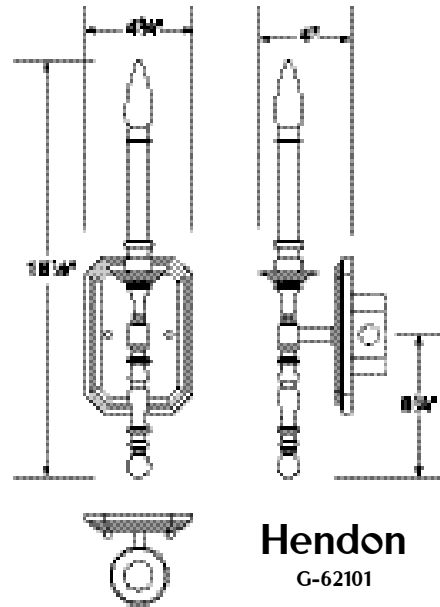

Lamping

Candelbara, 60 Watts Max. Each Socket

Finishes

Standard Metallic Finishes

Polished Brass	M	Antique Brass	O
Satin Brass	N		

Premium Finishes (Check with factory for price & availability)

Polished Nickel	Q	Satin Chrome	U
Satin Nickel	R	Flemish Brass	V
Antique Nickel	S	Polished Copper	W
Polished Chrome	T	Antique Copper	X
		Oil Rubbed Bronze	Y

Options

Code

- 3 1/2" Diameter x 4" Height Pleated Off-White Clip-On Shade
This option renders all sconces, except the Oxford, Non-ADA.
Lamping is limited to 25 watts each with shade.
- No Options Needed