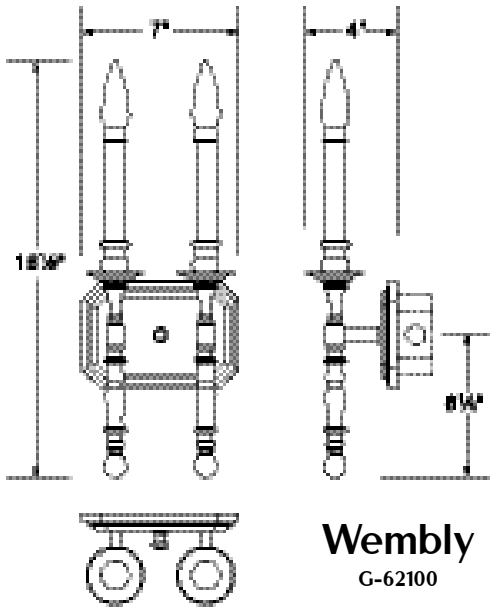

Lamping

Candelbara, 60 Watts Max. Each Socket

Finishes

Standard Metallic Finishes

Polished Brass	M	Antique Brass	O
Satin Brass	N		

Premium Finishes (Check with factory for price & availability)

Polished Nickel	Q	Satin Chrome	U
Satin Nickel	R	Flemish Brass	V
Antique Nickel	S	Polished Copper	W
Polished Chrome	T	Antique Copper	X
		Oil Rubbed Bronze	Y

Options

Code

- 3 1/2" Diameter x 4" Height Pleated Off-White Clip-On Shade
This option renders all sconces, except the Oxford, Non-ADA.
Lamping is limited to 25 watts each with shade.
- No Options Needed