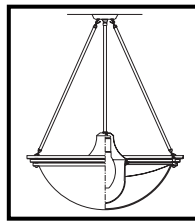

Lamping

Incandescent	Lumens	Lamp Base	Code	Pendants					Flush Mounted						
				Bowl Diameter					Bowl Diameter						
				18	24	30	38	45	55	18	24	30	38	45	55
3-60 A-19	2,565	Medium	A	•	•	•	•	•	•	•	•	•	•	•	•
6-60 A-19	5,130	Medium	B	•	•	•	•	•	•	•	•	•	•	•	•
3-100 A-19	4,950	Medium	C	•	•	•	•	•	•	•	•	•	•	•	•
6-100 A-19	9,900	Medium	D	•	•	•	•	•	•	•	•	•	•	•	•
3-150 A-21	6,507	Medium	E	•	•	•	•	•	•	•	•	•	•	•	•
6-150 A-21	13,014	Medium	F	•	•	•	•	•	•	•	•	•	•	•	•
3-200 A-21	8,595	Medium	G	•	•	•	•	•	•	•	•	•	•	•	•
6-200 A-21	17,190	Medium	H	•	•	•	•	•	•	•	•	•	•	•	•
3-300 PS30	18,300	Medium	I	•	•	•	•	•	•	•	•	•	•	•	•
6-300 PS30	36,600	Medium	J	•	•	•	•	•	•	•	•	•	•	•	•
Fluorescent															
2 CFQ13	1,530	G24q-1 4 Pin	K	•	•	•	•	•	•	•	•	•	•	•	•
4 CFQ13	3,060	G24q-1 4 Pin	L	•	•	•	•	•	•	•	•	•	•	•	•
4 CFQ26	5,840	G24q-3 4 Pin	M	•	•	•	•	•	•	•	•	•	•	•	•
8 CFQ26	11,680	G24q-3 4 Pin	N	•	•	•	•	•	•	•	•	•	•	•	•
3-CF36/39	7,530	2G11 4 Pin	O	•	•	•	•	•	•	•	•	•	•	•	•
4-CF36/39	10,040	2G11 4 Pin	P	•	•	•	•	•	•	•	•	•	•	•	•
6-CF36/39	15,060	2G11 4 Pin	Q	•	•	•	•	•	•	•	•	•	•	•	•
9-CF36/39	22,590	2G11 4 Pin	R	•	•	•	•	•	•	•	•	•	•	•	•
8-CF50	27,200	2G11 4 Pin	S	•	•	•	•	•	•	•	•	•	•	•	•
10-CF50	34,000	2G11 4 Pin	T	•	•	•	•	•	•	•	•	•	•	•	•
CF36/39 lamp M.O.L. 16 1/2" long															
Metal Halide Only available with hanger A, B, G or H															
1-175 ED-28	8,380	Mogul	U	•	•	•	•	•	•	•	•	•	•	•	•
1-250 ED-28	11,300	Mogul	V	•	•	•	•	•	•	•	•	•	•	•	•
1-400 ED-28	22,700	Mogul	W	•	•	•	•	•	•	•	•	•	•	•	•

Please state voltage. See Code. Code: 1 120 volts
2 277 volts

Metal Halide

The reflector for our metal halide fixtures is finished with a highly reflective white powdercoat finish, which is also easy to maintain.

Ballasts are encased and potted, thermally protected with dual taps for 120 or 277 volts. Usually the ballast is mounted in a remote location. In the event this is not possible, the ballast may be mounted in specially designed, decorative traditional or contemporary canopies appropriate to the fixture style.

Acrylic Bowls

	CODE		CODE
White Opal	W	Satin White	S
Faux Alabaster	F	Earth Marble	M

Finishes

45" and 55" bowl diameter fixtures available in painted finish or Brushed Aluminum only.

Standard Painted Finishes	Code		Code
Satin Black	A	Light Bronze	G
Reflector White	B	Dark Bronze	H
Painted Aluminum	C	Painted Antique Brass	I
New Satin Nickel	D	Gray Granite	J
Faux Rust	E	Light Verdigris	K
Beige	F	Sungold	L
Standard Metallic Finishes			
Polished Brass	M	Antique Brass	O
Satin Brass	N	Brushed Aluminum	P
Premium Finishes (Check with factory for price & availability)			
Polished Nickel	Q	Satin Chrome	U
Satin Nickel	R	Flemish Brass	V
Antique Nickel	S	Polished Copper	W
Polished Chrome	T	Antique Copper	X
		Oil Rubbed Bronze	Y

Hangers

A Flat Ceiling
B Sloped Ceiling
C Flat Ceiling
D Sloped Ceiling
E Flat Ceiling
F Sloped Ceiling
G Flat Ceiling
H Sloped Ceiling

For Sloped Ceilings

For lengths longer than 60" this method of hanging will be used with standard length stems

Custom lengths are available. Consult price sheet for added or shortened length.

Options

All ballasts are high power factor electronic
Multi-circuiting is available. Consult factory for combinations and pricing.

Code

1. Add Finial
2. Integral Dimming Ballasts
3. Emergency Ballasts-Available for fluorescent fixtures. Integral to operate 2 lamps in 30" bowls and above. All others remotely mounted. Only available with sloped ceiling hanger.
4. White Opal Top Lens (not available with Metal Halide)
5. 4A Clear Top Lens (not available with Metal Halide)
6. 150 Watt Quartz Restrike for Metal Halide (Only available with hanger A or B)
7. Surface Mounted Metal Halide Ballast Canopy