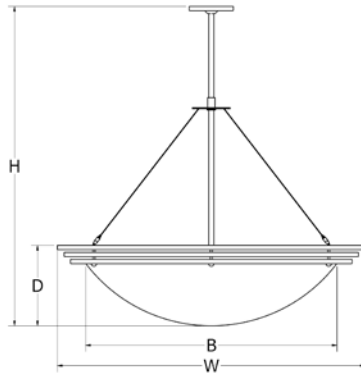

### GENERAL SPECIFICATION

**Canopy:** Low profile. May be mounted on flat or sloped ceilings up to 40°.

**GU24:** Complies with Title 24. Fixture includes lamps. 120v only.

**Lamping:** Standard lamping packages offer long lamp life, high power factor energy efficient electronic ballast.