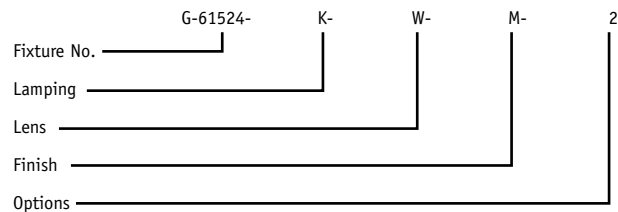

How To Specify

To specify a 18" Diameter Circus Sconce with 2-CFQ 26 Compact Fluorescent Lamping, White Opal Lens, Polished Brass Finish and Remote Emergency Ballast:

G-61524-K-W-M-2