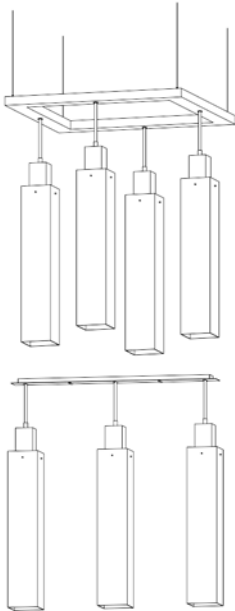

GENERAL SPECIFICATION

Canopy: Low profile. May be mounted on flat or sloped ceilings up to 40°. Available stem or field adjustable cord hung.

Ballast: T5 energy efficient integral electronic ballast. Universal voltage.

GU24: Instant start self-ballasted lamp. GU24 base socket accepts any style or wattage GU24 lamp. 120v only.

Lamping: T5 or T5HO offer high efficiency and long life. 2700K GU24 fluorescent lamp supplied at specified wattage.