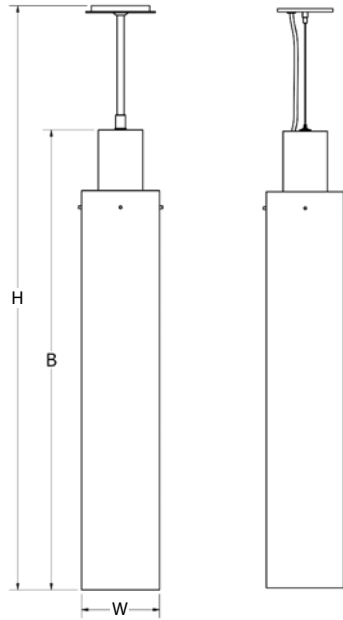

GENERAL SPECIFICATION

Canopy: Low profile. May be mounted on flat or sloped ceilings up to 40°. Available stem or field adjustable cord hung.

Ballast: T5 energy efficient integral electronic ballast. Universal voltage.