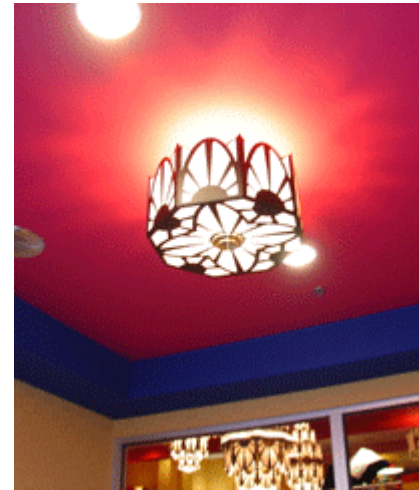

B-85953 thru B-85960

B85953 Large Center Lobby Chandelier, Painted Satin Black, Polished Brass Accents, Faux Alabaster Acrylic, Clear Glass Rods, 73" Dia., 131" Body Hgt., 168" O.A. Hgt., 67 A-19 40W Med. Base 120V
 B85954 Smaller Chandeliers, Painted Satin Black, Polished Brass Accents, Faux Alabaster Acrylic, 48" Dia., 104" Body Hgt., 154" O.A. Hgt., 51 A-19 40W Med. Base 120V

B85955 Painted Satin Black, Polished Brass Accents, White Opal Acrylic, 24" Dia., 14" Body Hgt., 18" O.A. Hgt, 3 A-19 60W Med. Base 120V

B85959 Painted Satin Black, Polished Brass Accents, Fluted over White & White Opal Acrylics, 60" x 36" Oval, 24" Hgt., 10 CF-39 2G11 4 Pin & 12 CF-18 2G11 4 Pin Universal Voltage

B85960 (far right) Painted Satin Black, Polished Brass Accents, Faux Alabaster Acrylic, large Perf Baffles on top, 37" Width, 48" Hgt., 16" Ext., 6 Clear A-19 40W Med. Base 120V

B85957 Painted Satin Black, Polished Brass Accents, Faux Alabaster Acrylic, 20" Width, 15" Hgt., 4" Ext., 3 Xenon 60W Candelabra Base 120V