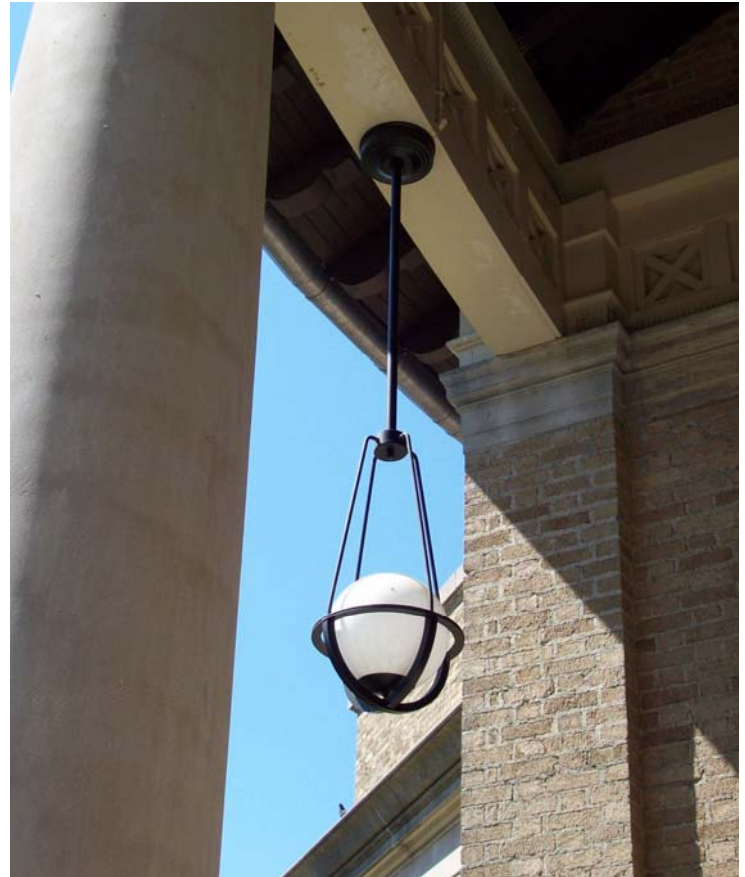

G Lighting

GROSS CHANDELIER

-Fine Lighting Since 1908-

B-86064

Painted Satin Black Finish
White Opal Acrylic Sphere
19" Diameter, 36" Body Height, 84" Overall Height
Lamping – 1 ED-17 Metal Halide 70W Med. Base 120V