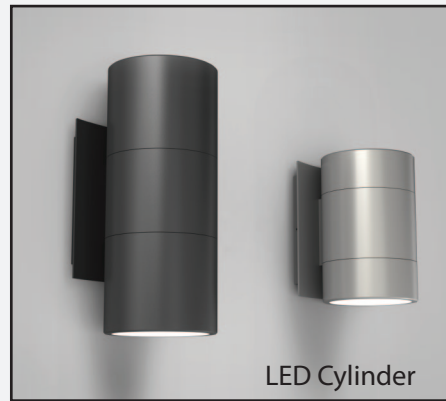

Augustus

Manchester

Article

Manchester

Senator

Sonata

LED Cylinder

Hartwell